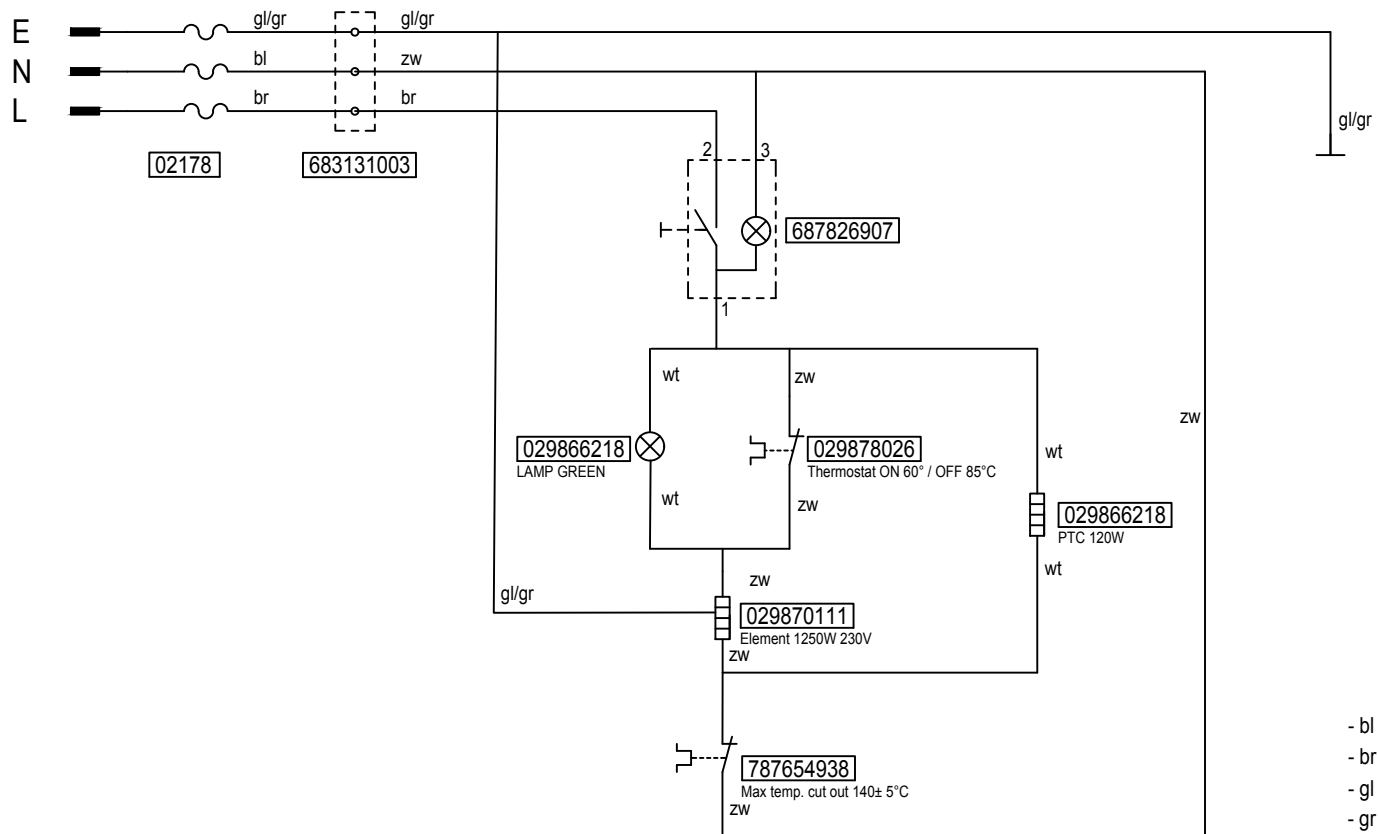

- bl blauw. blue. blau. bleu.
- br bruin. brown. braun. brun.
- gl geel. yellow. gelb. jaune.
- gr groen. green. grün. vert.
- ps paars. purple. violett. violet
- gs grijs. gray. grau. gris.
- rd rood. red. rot. rouge.
- rs roze. pink. rosa. rose.
- wt wit. white. weiß. blanc.
- zw zwart. black. Schwarz. noir

[01234] = SPARE PART - ZIE/SEE/SIEHE/VOIR : SPARE PARTS INFO

Type : PERCO PROFESSIONAL 80 KOPS	From mach.nr. :	Page : 1-1	Drawer : TJ
Artikel : 020108474	Date : 01-1995	Rev. : 2	Date : 30-03-12
Rated voltage: 1N~ 230V 50-60Hz 1370W	CIRCUIT DIAGRAM	Animo Premium coffeemakers and beverage equipment	Checked : Drawing nr. : S020108474