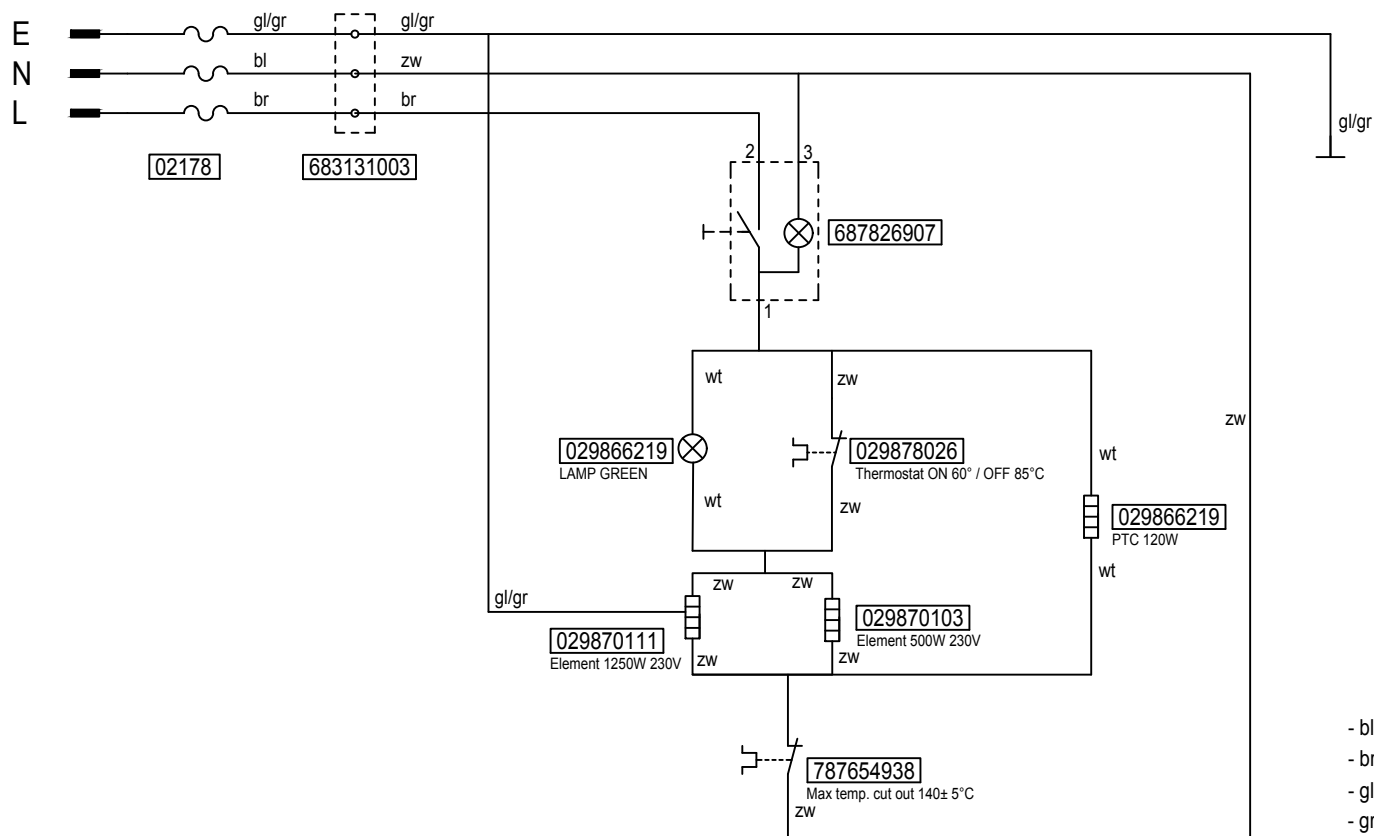

- bl blauw. blue. blau. bleu.
- br bruin. brown. braun. brun.
- gl geel. yellow. gelb. jaune.
- gr groen. green. grün. vert.
- ps paars. purple. violett. violet
- gs grijs. gray. grau. gris.
- rd rood. red. rot. rouge.
- rs roze. pink. rosa. rose.
- wt wit. white. weiß. blanc.
- zw zwart. black. Schwarz. noir

01234 = SPARE PART - ZIE/SEE/SIEHE/VOIR : SPARE PARTS INFO

Type : PERCO PROFESSIONAL 110 KOPS	From mach.nr. :	Page : 1-1	Drawer : TJ
Artikel : 020110377	Date : 01-1995	Rev. : 2	Date : 30-03-12
Rated voltage: 1N~ 230V 50-60Hz 1870W	CIRCUIT DIAGRAM	Animo Premium coffeemakers and beverage equipment	Checked : Drawing nr. : S020110377