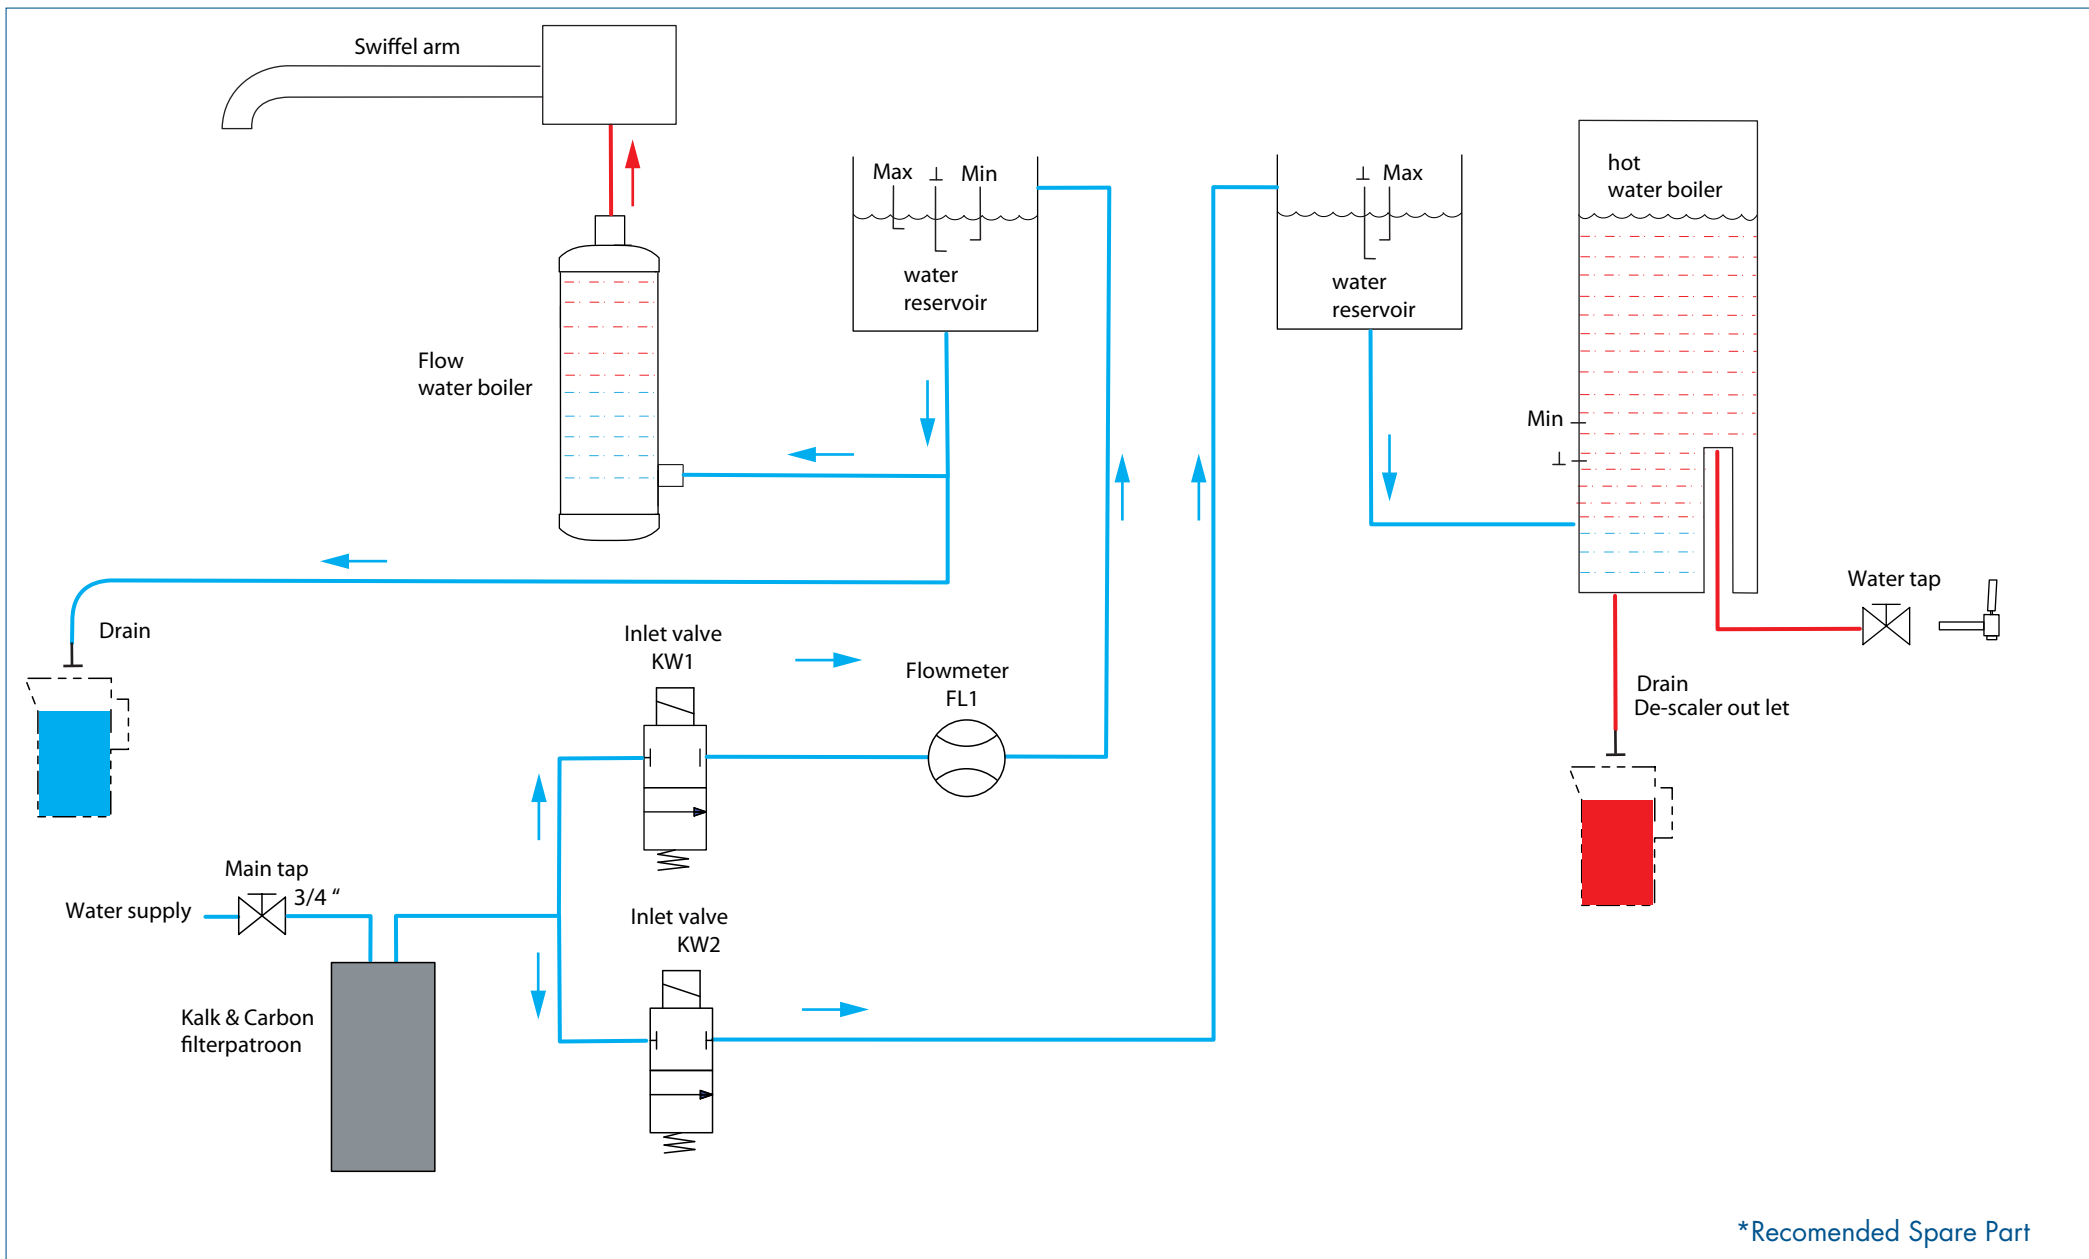

*Recomended Spare Part

Type : CB 5W	From mach. nr. : 1MA	Page : 9 - 11	 www.animo.eu
Articlenumber : see page 1	Date : 04 - 2017	Rev : 1	
Rated voltage : 1N~ 220-240V 50-60Hz 3475W	Drawer : BJW Date : 14-03-17	Spare Parts Info