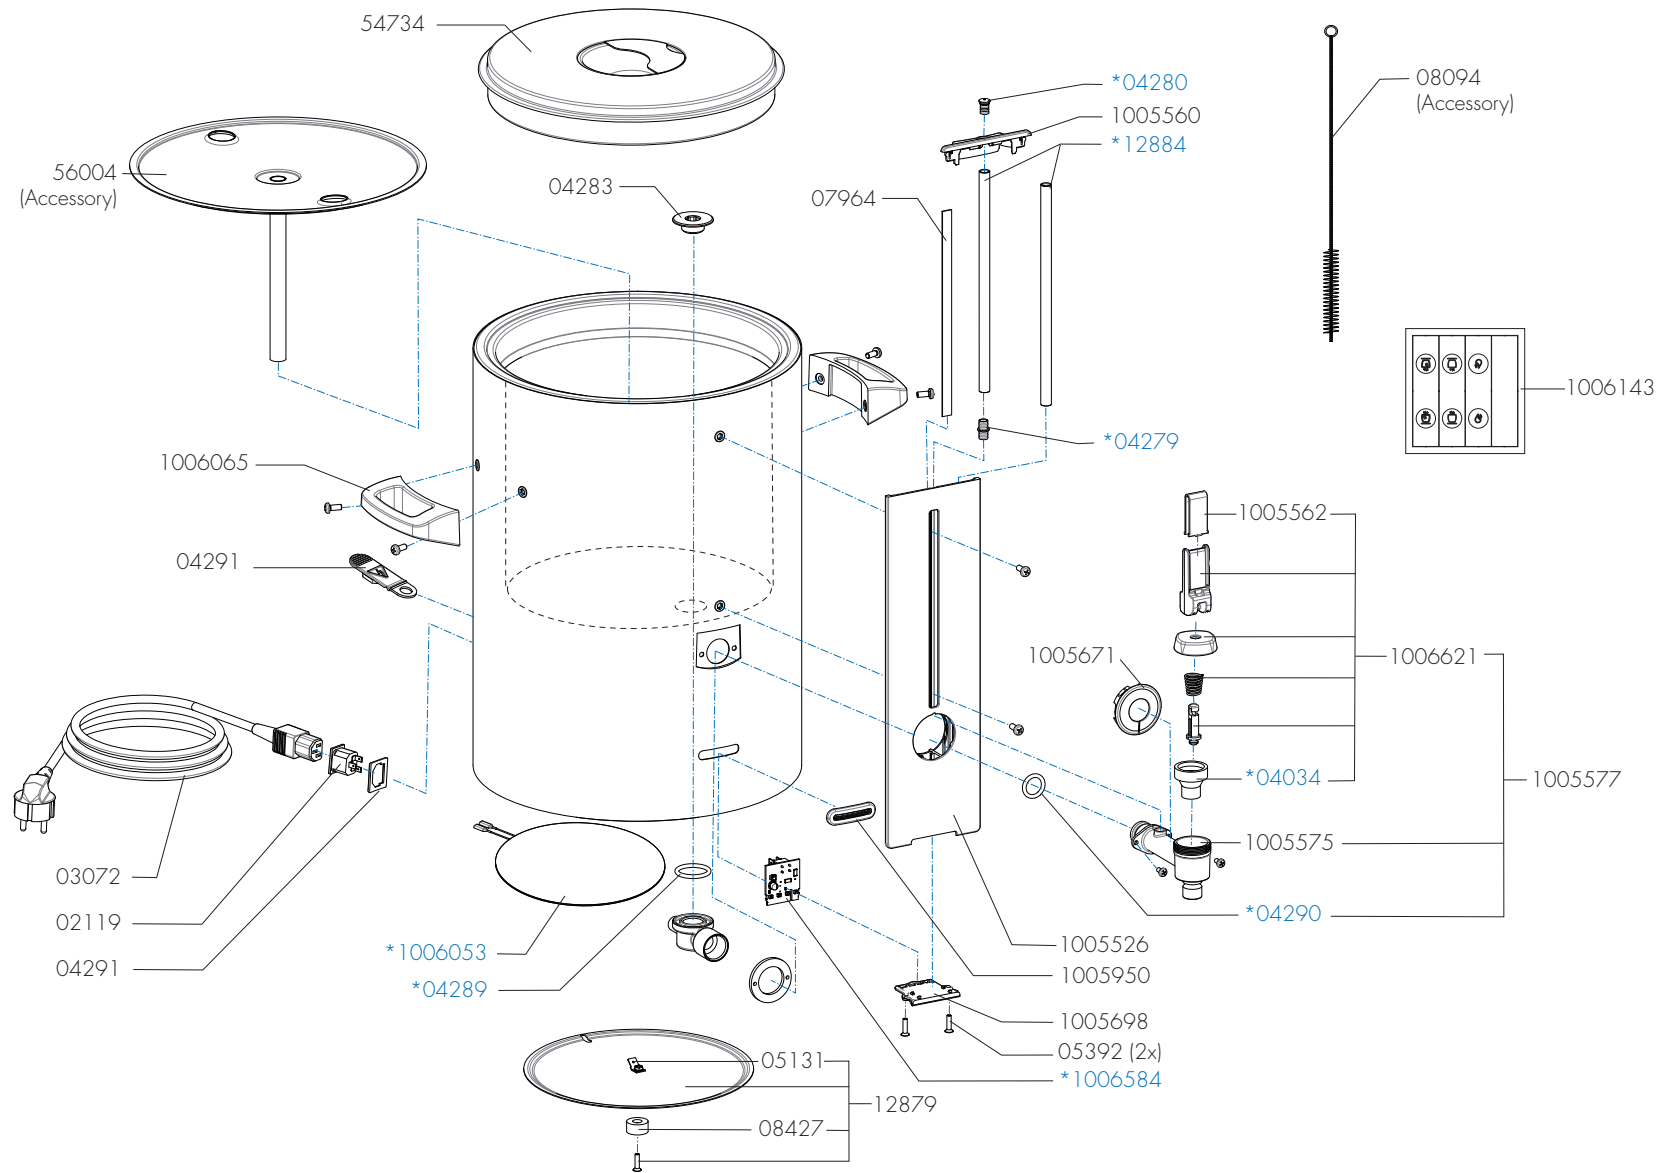

*Recommended Spare Part

Type : CB 5W
Articulenumber : see page 1

From mach. nr. : 1MA
Date : 04 - 2017

Page : 10 - 11
Rev : 1

Rated voltage : 1N~ 220-240V 50-60Hz 3475W

Drawer : BJW
Date : 14-03-17

Spare Parts Info

ANIMO

www.animo.eu