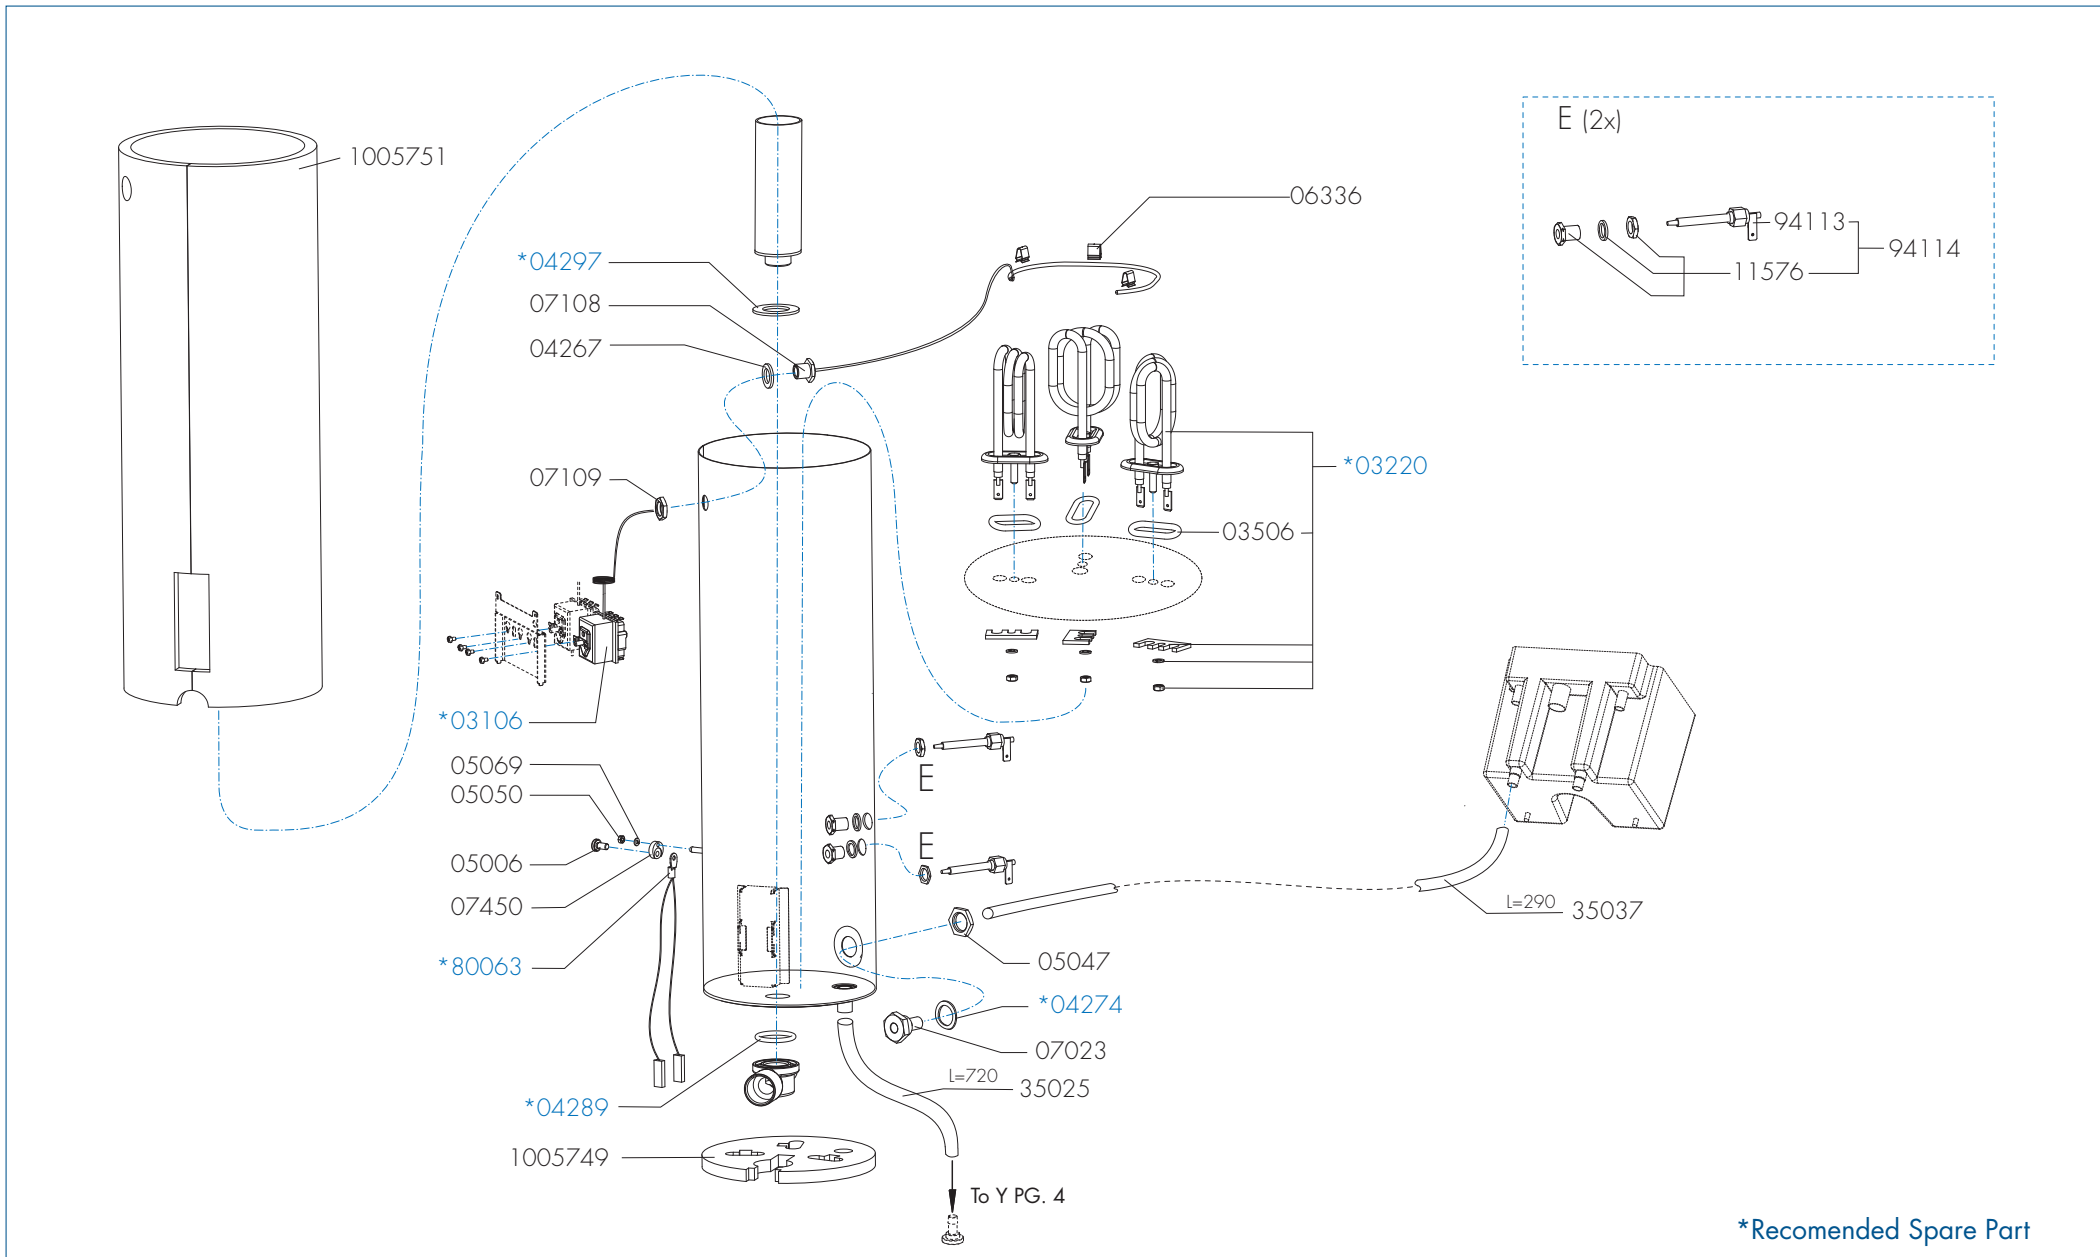

Type : CB 5W	From mach. nr. : 1MA	Page : 6 - 11	 www.animo.eu
Articlenumber : see page 1	Date : 04 - 2017	Rev : 1	
Rated voltage : 1N~ 220-240V 50-60Hz 3475W	Drawer : BJW Date : 14-03-17	Spare Parts Info