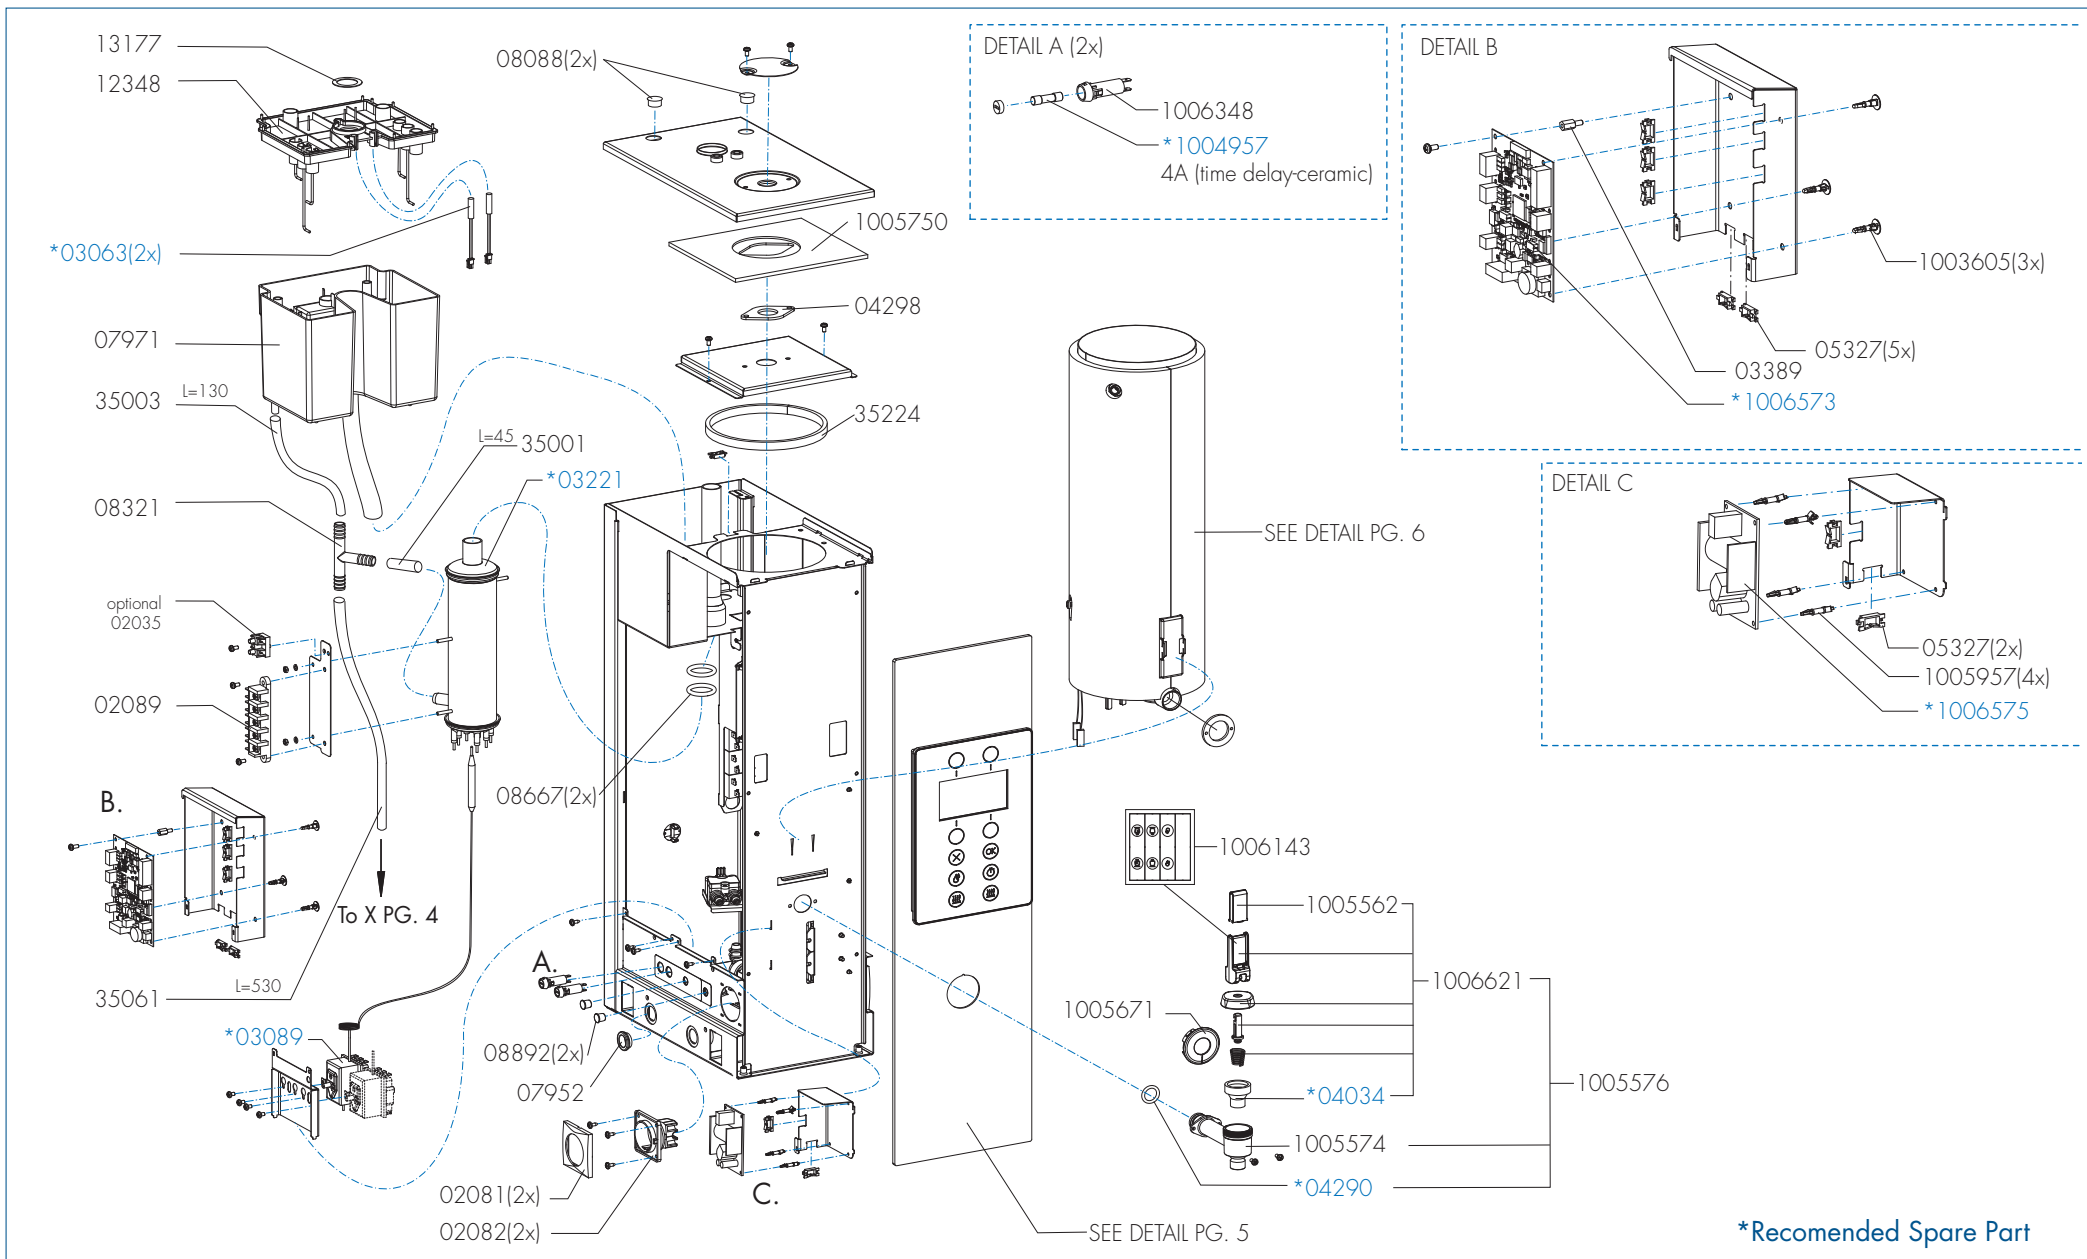

Type : CB 5W Articlenumber : see page 1	From mach. nr. : 1MA Date : 04 - 2017	Page : 3 - 11 Rev : 1	 www.animo.eu
Rated voltage : 1N~ 220-240V 50-60Hz 3475W	Drawer : BJW Date : 14-03-17	Spare Parts Info