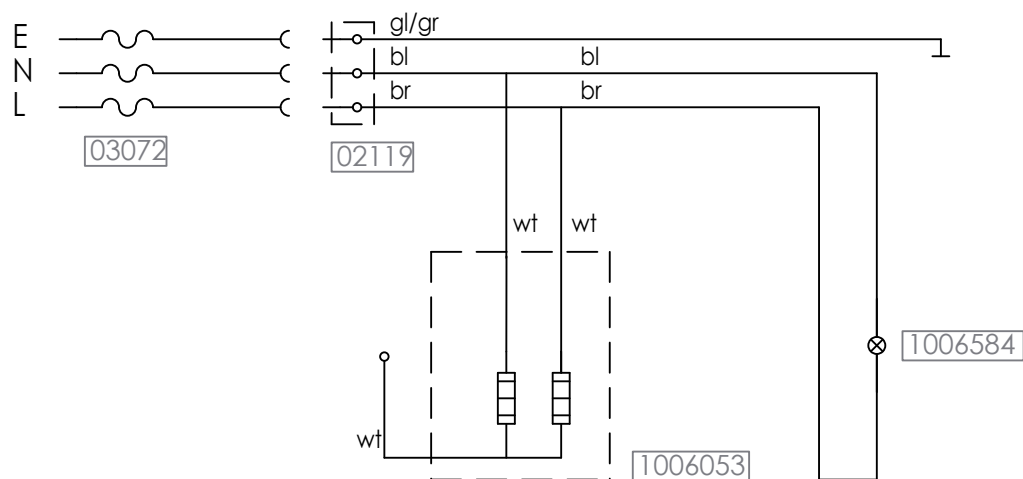

- bl blauw. blue. blau. bleu.
- br bruin. brown. braun. brun.
- gl geel. yellow. gelb. jaune.
- gr groen. green. grün. vert.
- ps paars. purple. violett. violet
- gs grijs. gray. grau. gris.
- rd rood. red. rot. rouge.
- rs roze. pink. rosa. rose.
- wt wit. white. weiß. blanc.
- zw zwart. black. Schwarz. noir

*Recomended Spare Part

Type : CB 5W
Articulenumber : see page 1

From mach. nr. : 1MA
Date : 04 - 2017

Page : 11 - 11
Rev : 1

Rated voltage : 1N~ 220-240V 50-60Hz 3475W

Drawer : BJW
Date : 14-03-17

Spare Parts Info

ANIMO

www.animo.eu