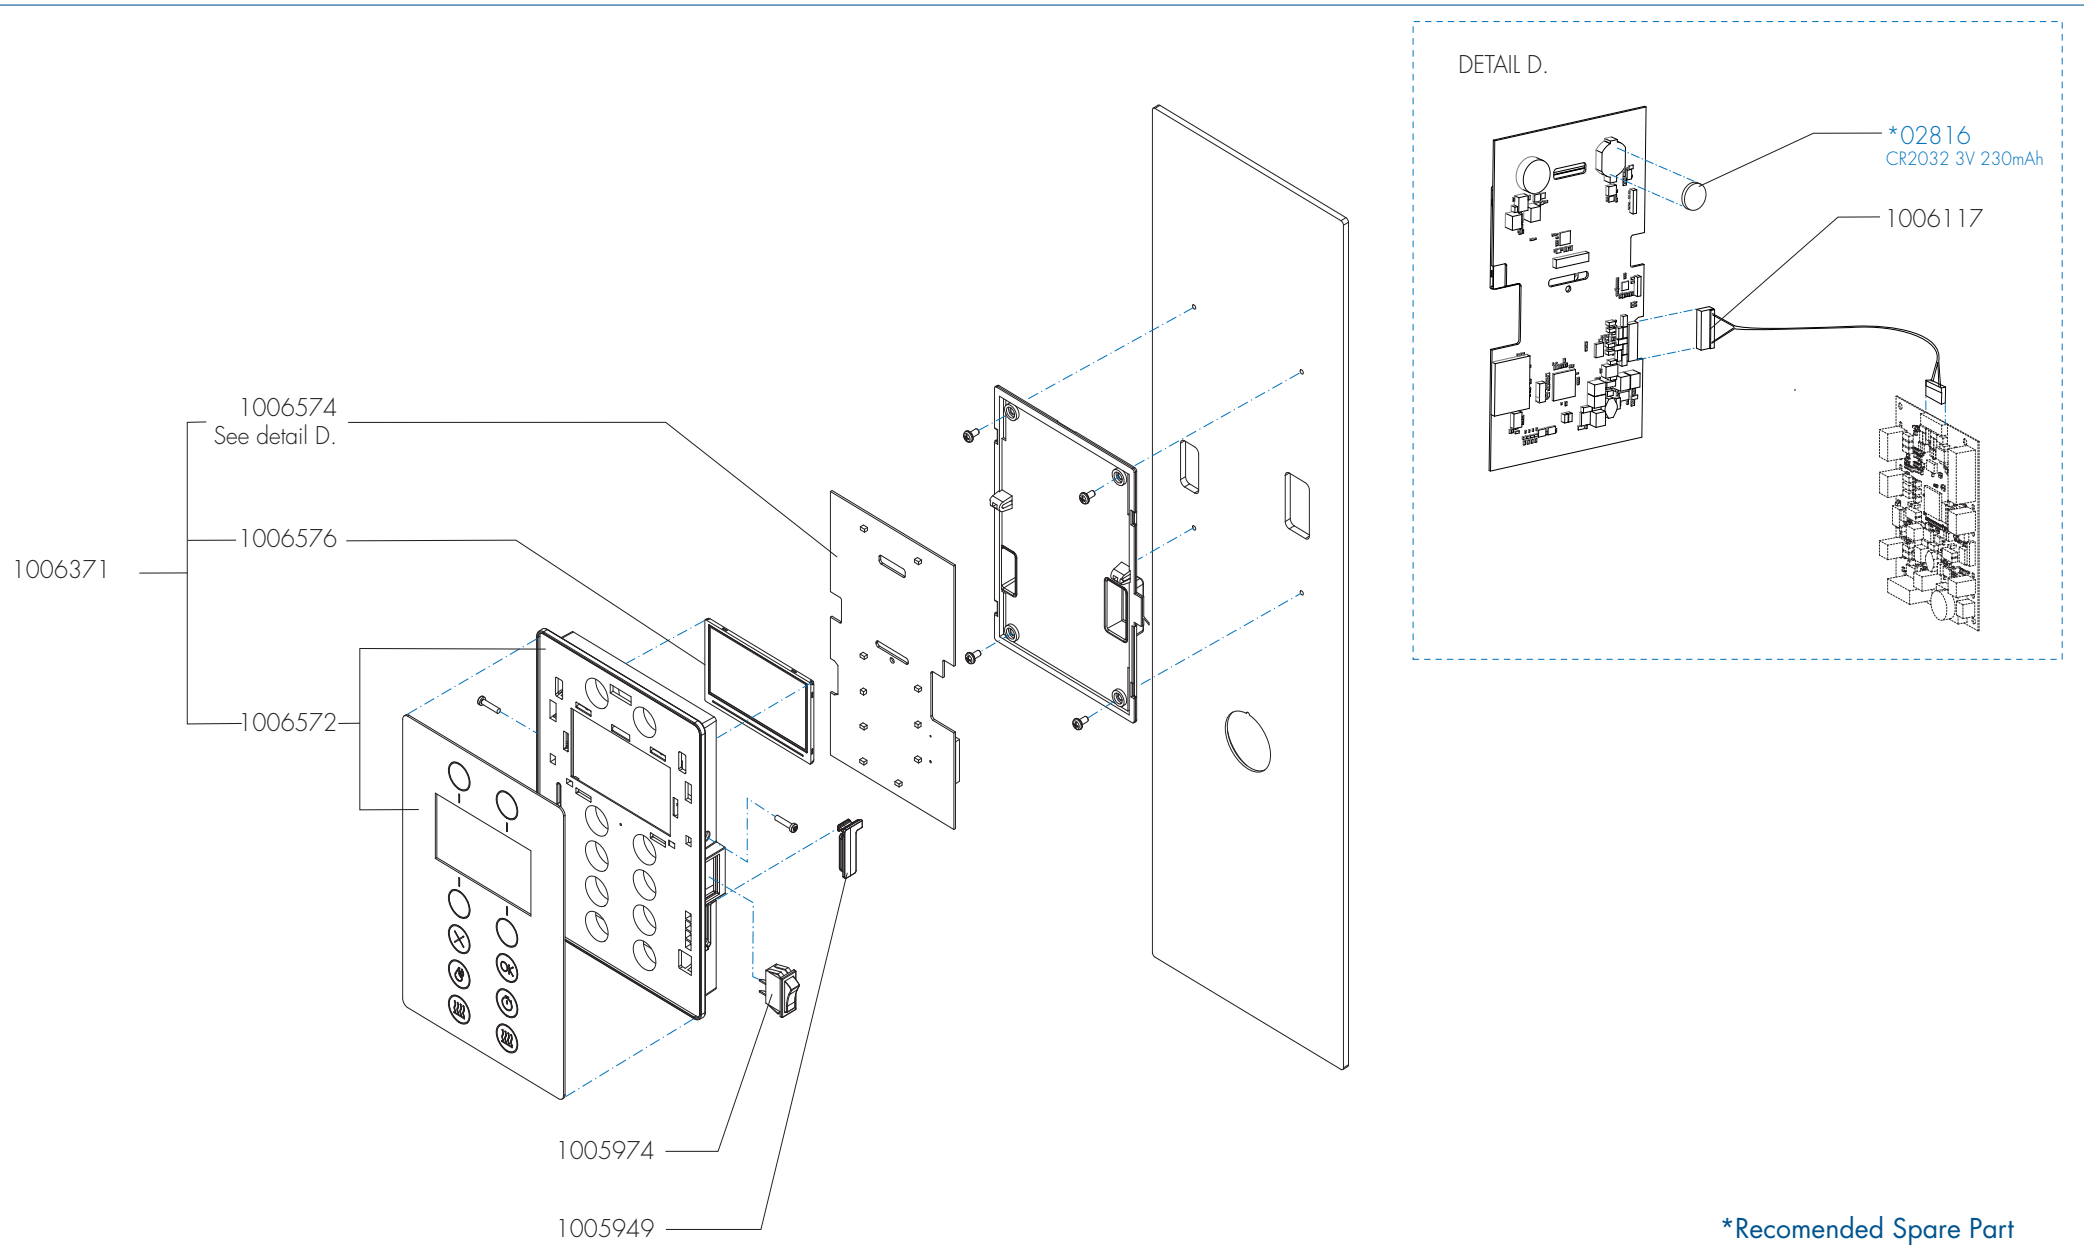

*Recommended Spare Part

Type : CB 5W
Articulenumber : see page 1

From mach. nr. : 1MA
Date : 04 - 2017

Page : 5 - 11
Rev : 1

Rated voltage : 1N~ 220-240V 50-60Hz 3475W

Drawer : BJW
Date : 14-03-17

Spare Parts Info

ANIMO

www.animo.eu