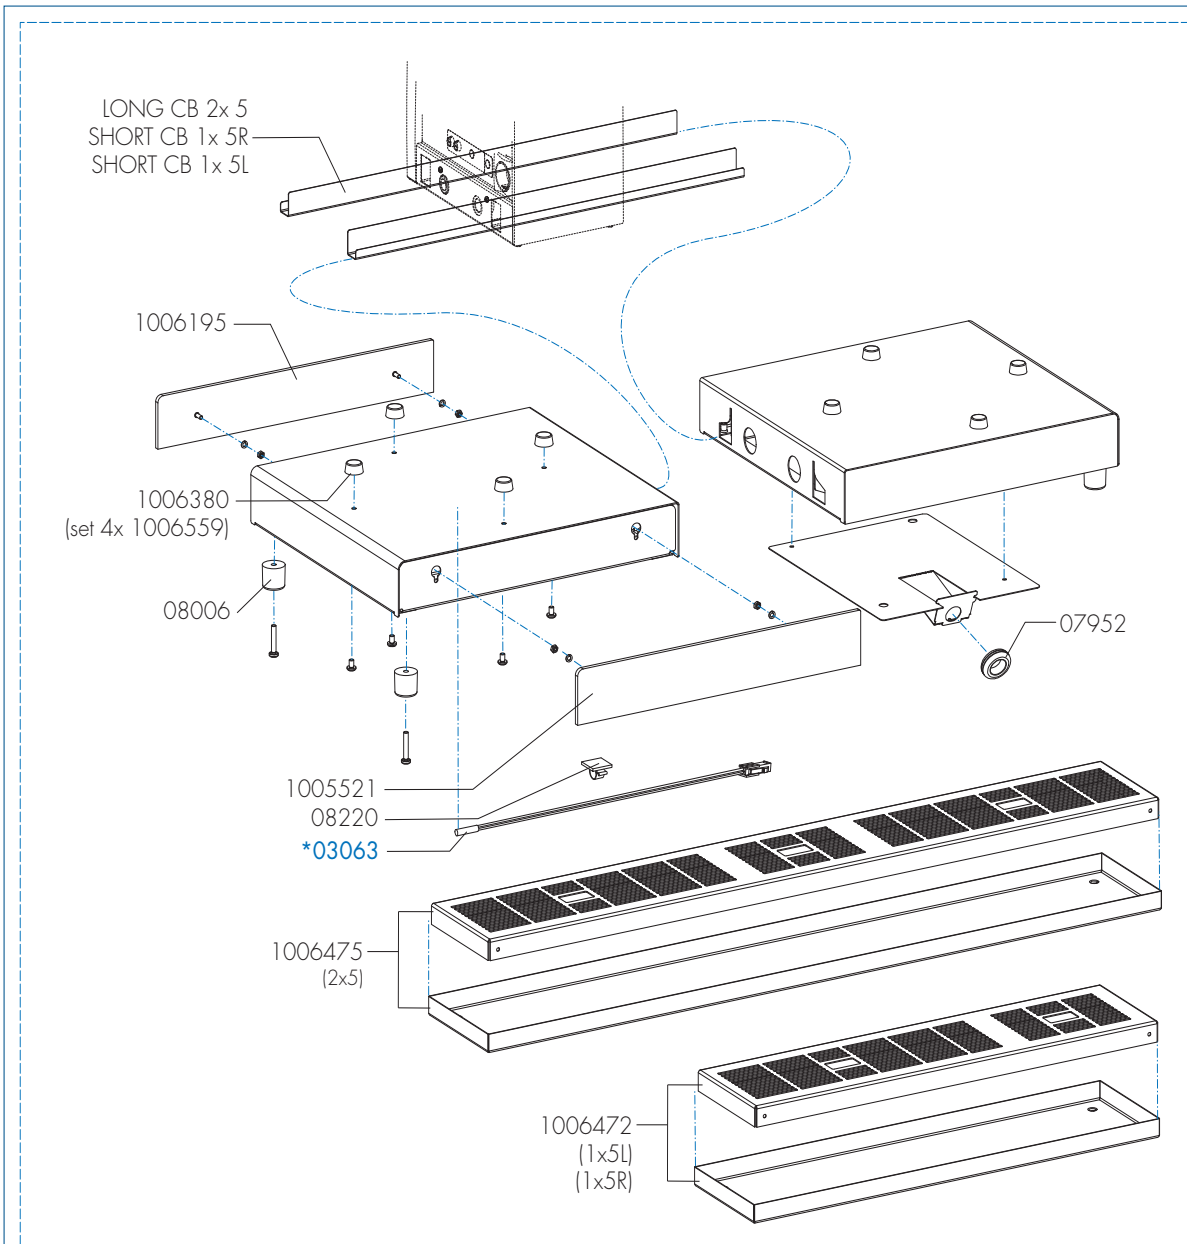

*Recommended Spare Part

Type : CB 5W
Articlenumber : see page 1

From mach. nr. : 1MA
Date : 04 - 2017

Page : 2 - 11
Rev : 1

Rated voltage : 1N~ 220-240V 50-60Hz 3475W

Drawer : BJW
Date : 14-03-17

Spare Parts Info

ANIMO

www.animo.eu