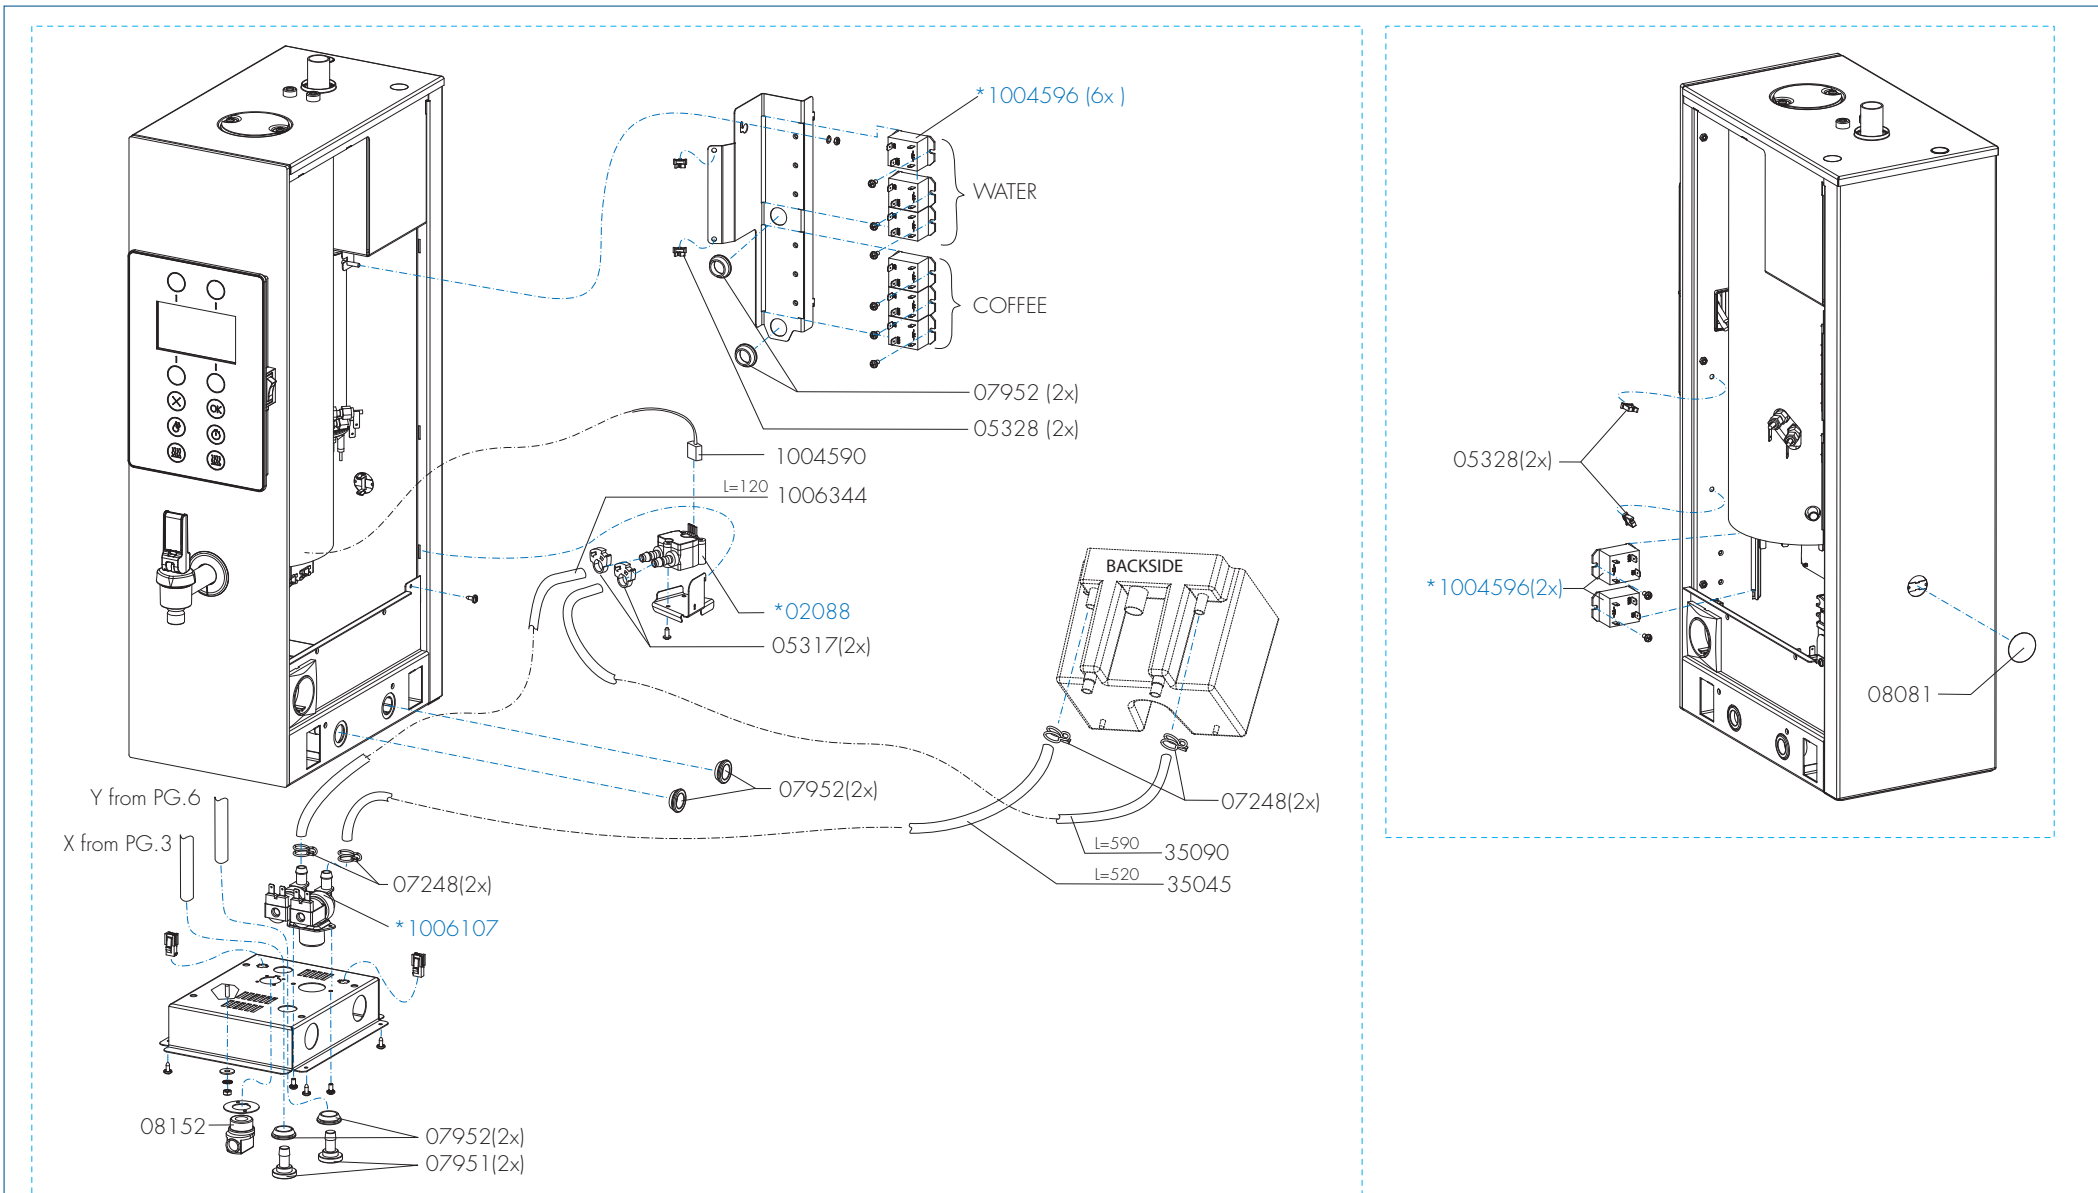

*Recommended Spare Part

Type : CB 5W
 Articulenumber : see page 1

From mach. nr. : 1MA
 Date : 04 - 2017

Page : 4 - 11
 Rev : 1

Rated voltage : 1N~ 220-240V 50-60Hz 3475W

Drawer : BJW
 Date : 14-03-17

Spare Parts Info