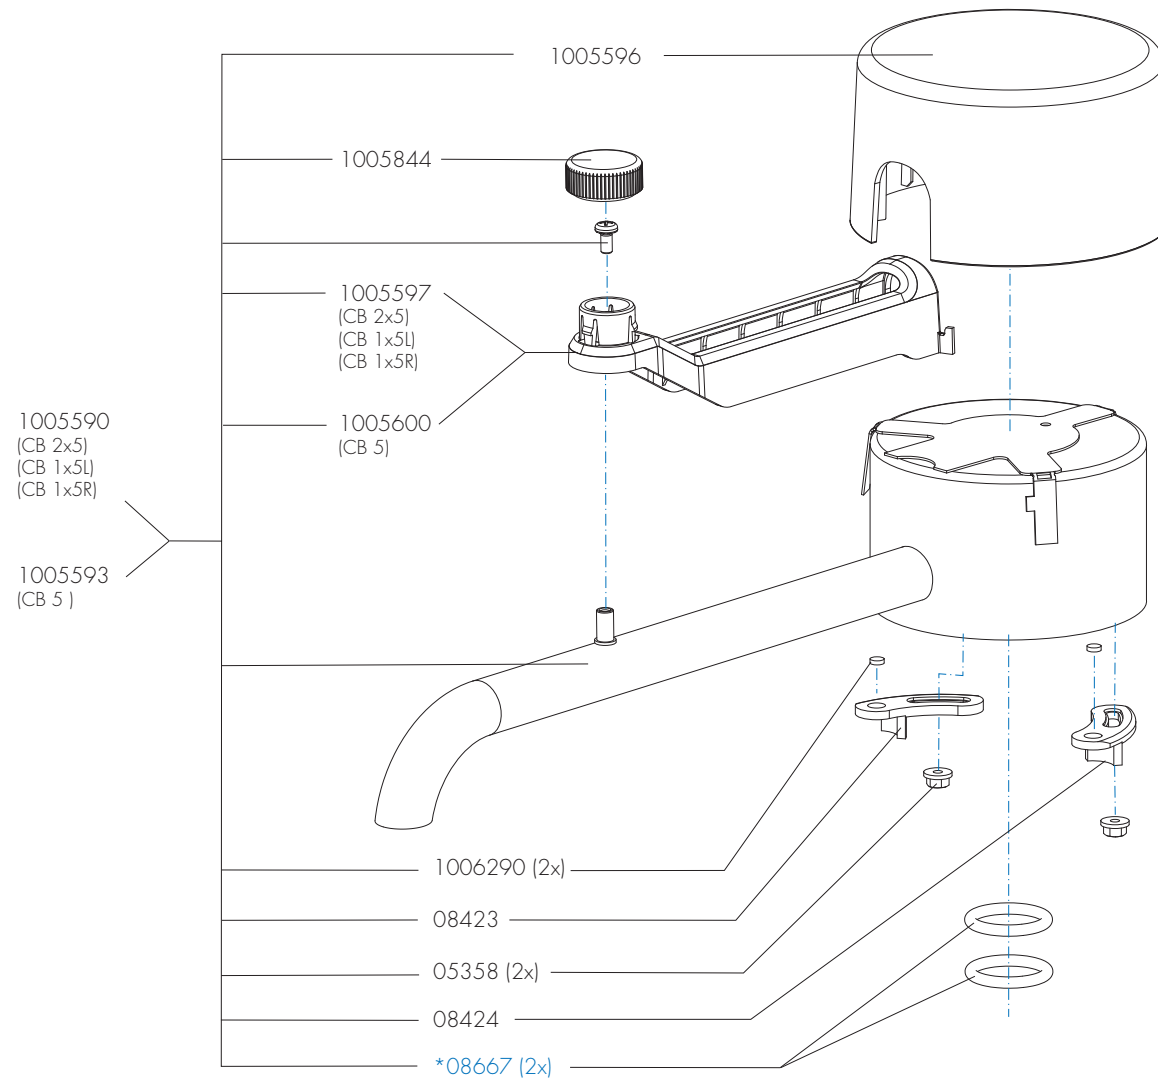

ANIMO

www.animo.eu

*Recommended Spare Part

Type : CB 5W
 Articulenumber : see page 1

From mach. nr. : 1MA
 Date : 04 - 2017

Page : 5 - 11
 Rev : 1

Rated voltage : 1N~ 220-240V 50-60Hz 3475W

Drawer : BJW
 Date : 14-03-17

Spare Parts Info

ANIMO

www.animo.eu

Type : CB 5W	From mach. nr. : 1MA	Page : 6 - 11	 www.animo.eu
Articlenumber : see page 1	Date : 04 - 2017	Rev : 1	
Rated voltage : 1N~ 220-240V 50-60Hz 3475W	Drawer : BJW Date : 14-03-17	Spare Parts Info	