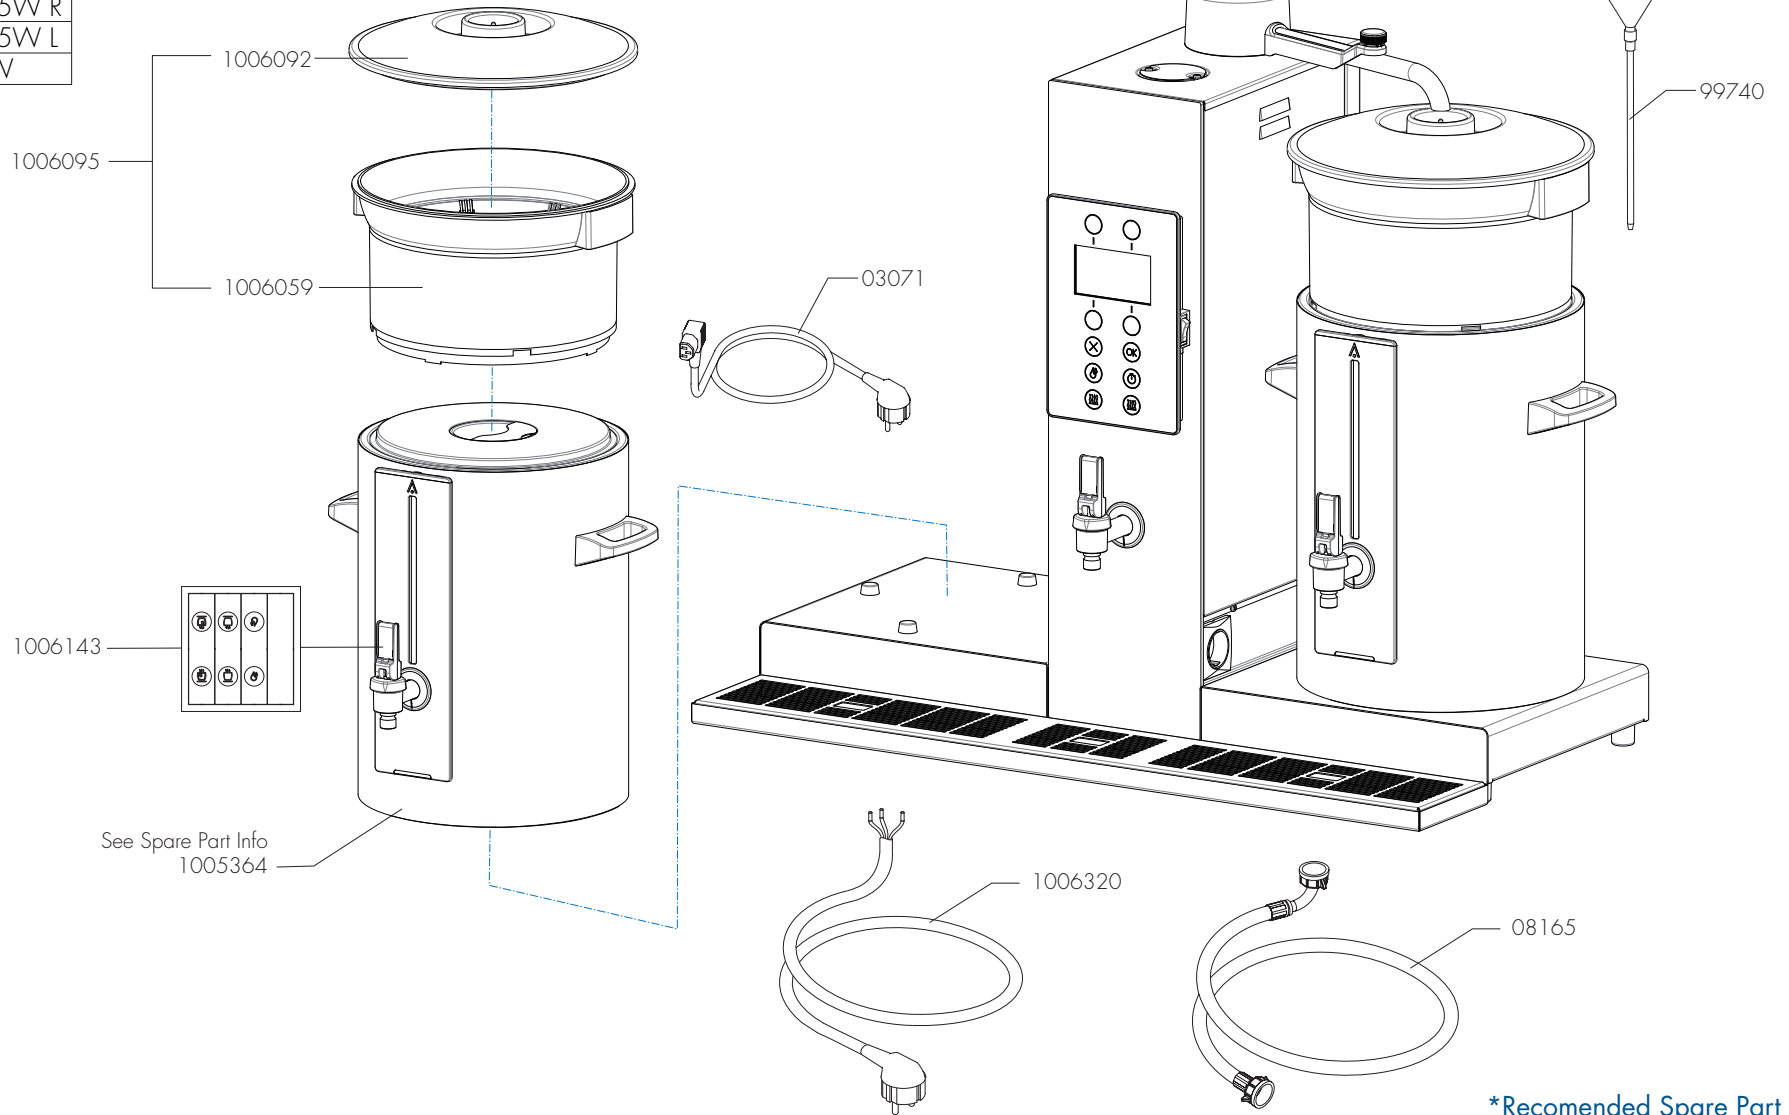

1005394	CB 2x5W
1005395	CB 1x5W R
1005396	CB 1x5W L
1005397	CB 5W

*Recommended Spare Part

Type : CB 5W
 Articulenumber : see page 1

From mach. nr. : 1MA
 Date : 04 - 2017

Page : 1 - 11
 Rev : 1

Rated voltage : 1N~ 220-240V 50-60Hz 3475W