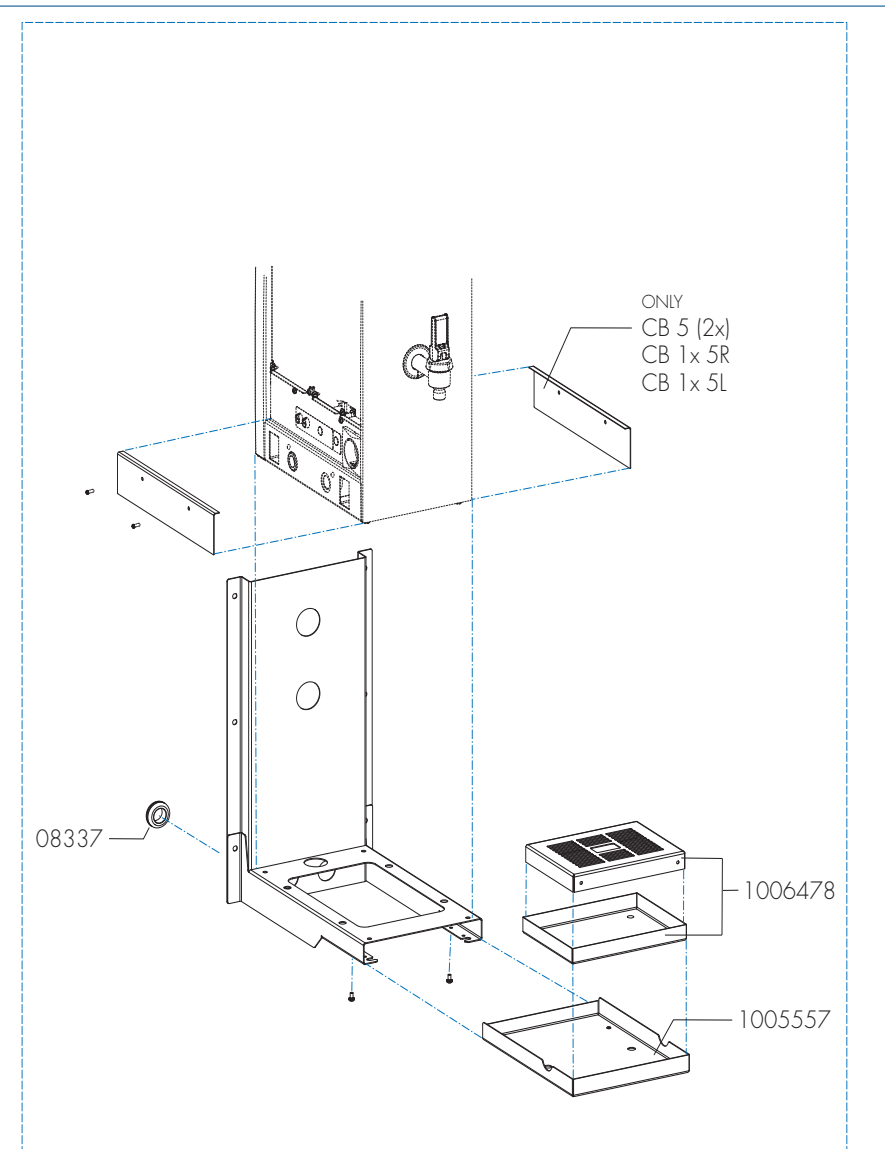

1005394	CB 2x5W
1005395	CB 1x5W R
1005396	CB 1x5W L
1005397	CB 5W

*Recommended Spare Part

Type : CB 5W
 Articulenumber : see page 1

From mach. nr. : 1MA
 Date : 04 - 2017

Page : 1 - 11
 Rev : 1

Rated voltage : 1N~ 220-240V 50-60Hz 3475W

Drawer : BJW
 Date : 14-03-17

Spare Parts Info

ANIMO

www.animo.eu

*Recommended Spare Part

Type : CB 5W
Articlenumber : see page 1

From mach. nr. : 1MA
Date : 04 - 2017

Page : 2 - 11
Rev : 1