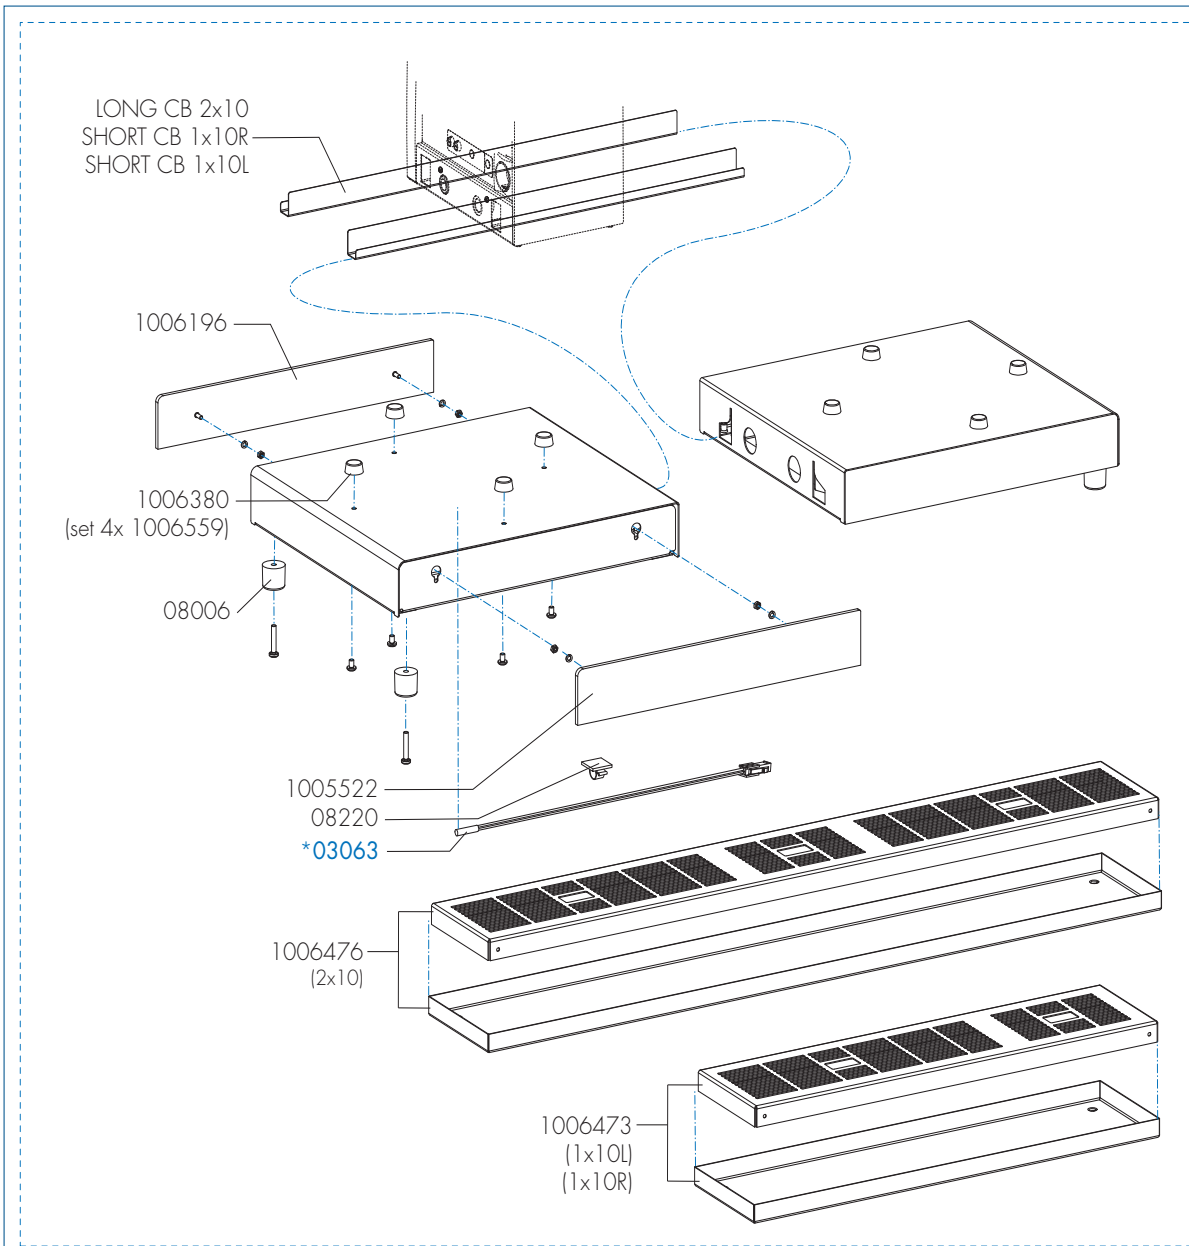

*Recommended Spare Part

Type : CB 10
Articlenumber : see page 1

From mach. nr. : 1MA
Date : 04 - 2017

Page : 2 - 10
Rev : 1

Rated voltage : 3N~ 380-415V 50-60Hz 6275W

Drawer : BJW
Date : 14-03-17

Spare Parts Info

ANIMO

www.animo.eu