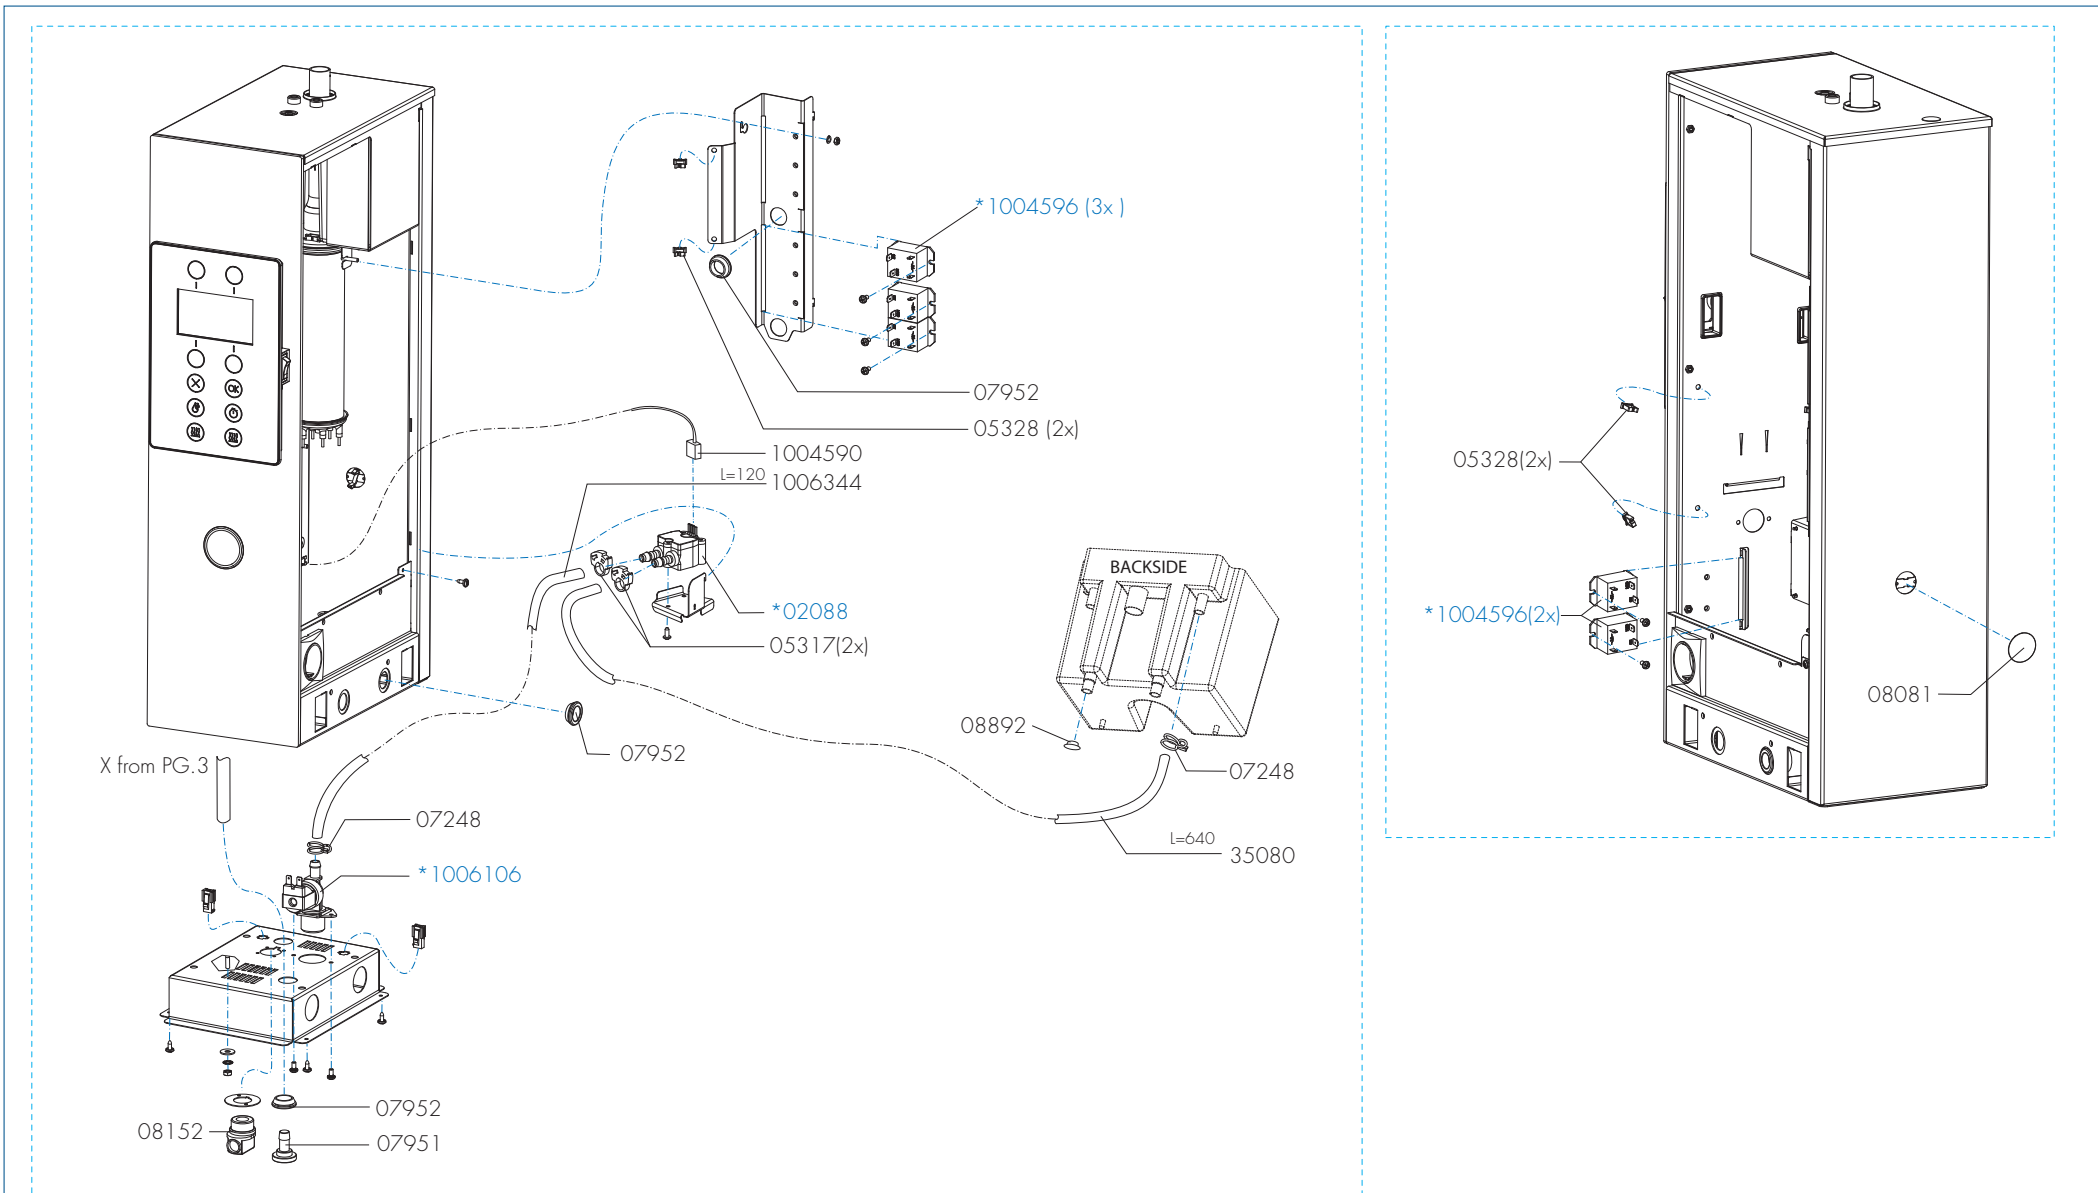

Page : 3 - 10
 Rev : 1

Rated voltage : 3N~ 380-415V 50-60Hz 6275W

Drawer : BJW
 Date : 14-03-17

Spare Parts Info

ANIMO

www.animo.eu

*Recommended Spare Part

Type : CB 10