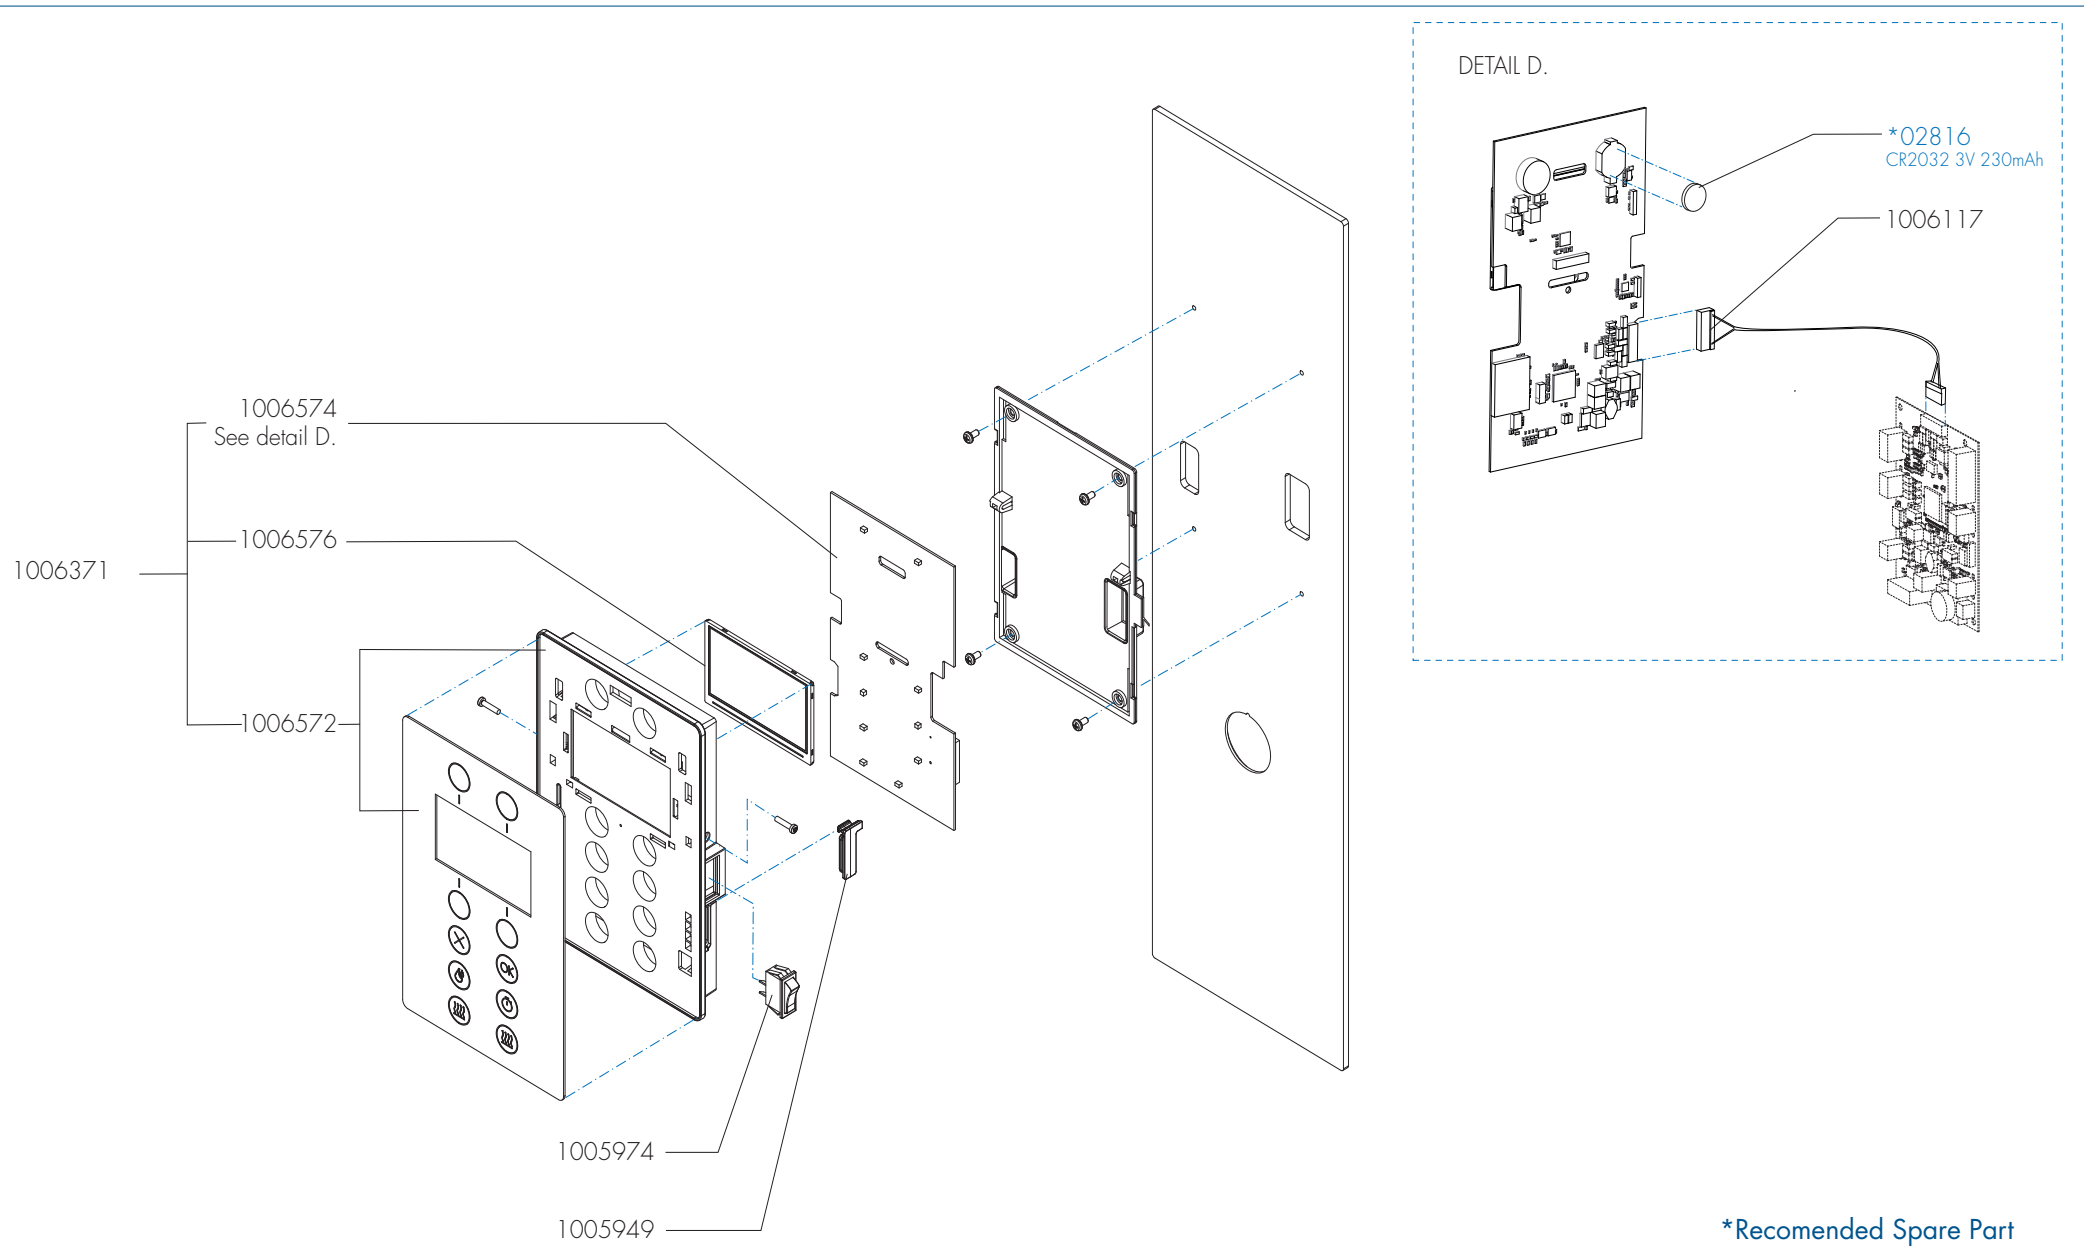

Spare Parts Info

ANIMO

www.animo.eu

*Recommended Spare Part

Type : CB 10
 Articlenumber : see page 1

From mach. nr. : 1MA
 Date : 04 - 2017

Page : 5 - 10
 Rev : 1

Rated voltage : 3N~ 380-415V 50-60Hz 6275W