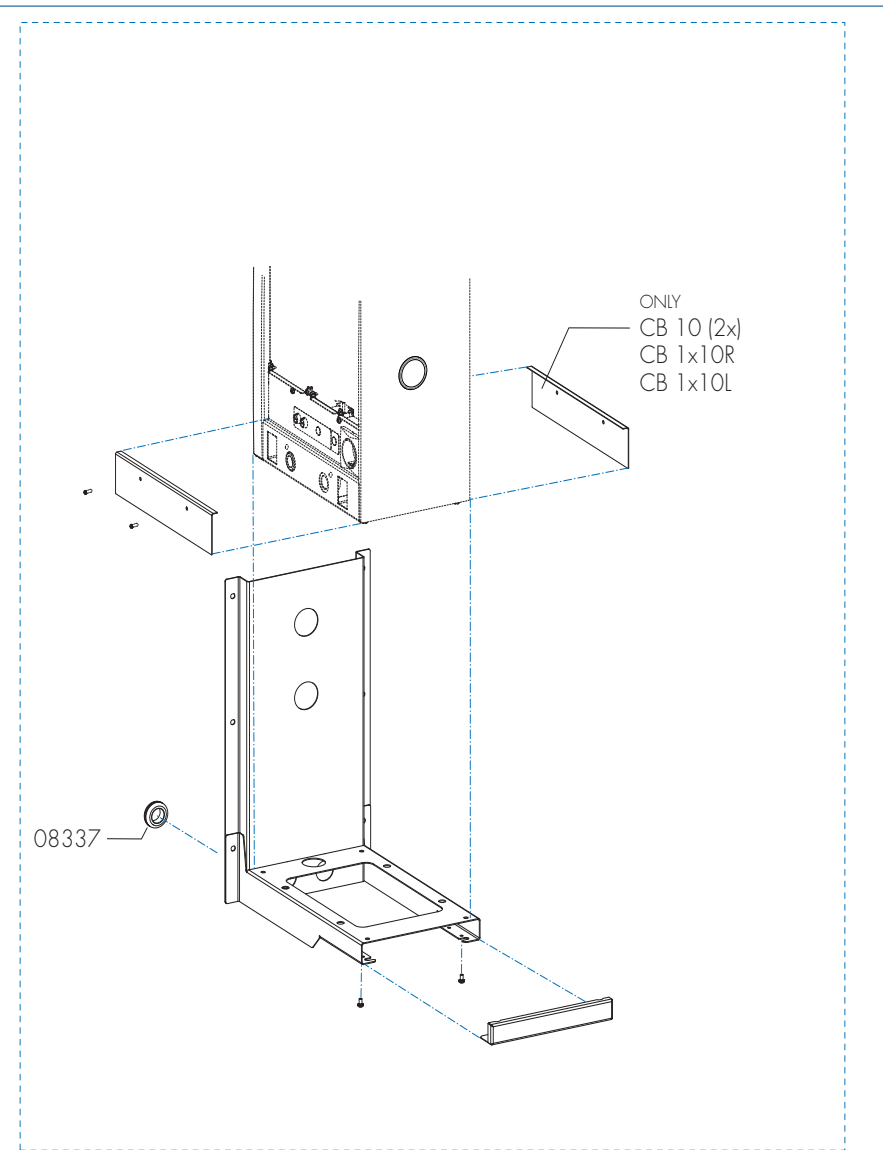

1005398	CB 2x10
1005399	CB 1x10 R
1005400	CB 1x10 L
1005401	CB 10

*Recommended Spare Part

Type : CB 10
 Articulenumber : see page 1

From mach. nr. : 1MA
 Date : 04 - 2017

Page : 1 - 10
 Rev : 1

Rated voltage : 3N~ 380-415V 50-60Hz 6275W

Drawer : BJW
 Date : 14-03-17

Spare Parts Info

ANIMO

www.animo.eu

*Recommended Spare Part

Type : CB 10
Articlenumber : see page 1

From mach. nr. : 1MA
Date : 04 - 2017

Page : 2 - 10
Rev : 1

Rated voltage : 3N~ 380-415V 50-60Hz 6275W

Drawer : BJW
Date : 14-03-17

Spare Parts Info

ANIMO

www.animo.eu

*Recommended Spare Part

Type : CB 10
 Articulenumber : see page 1

From mach. nr. : 1MA
 Date : 04 - 2017