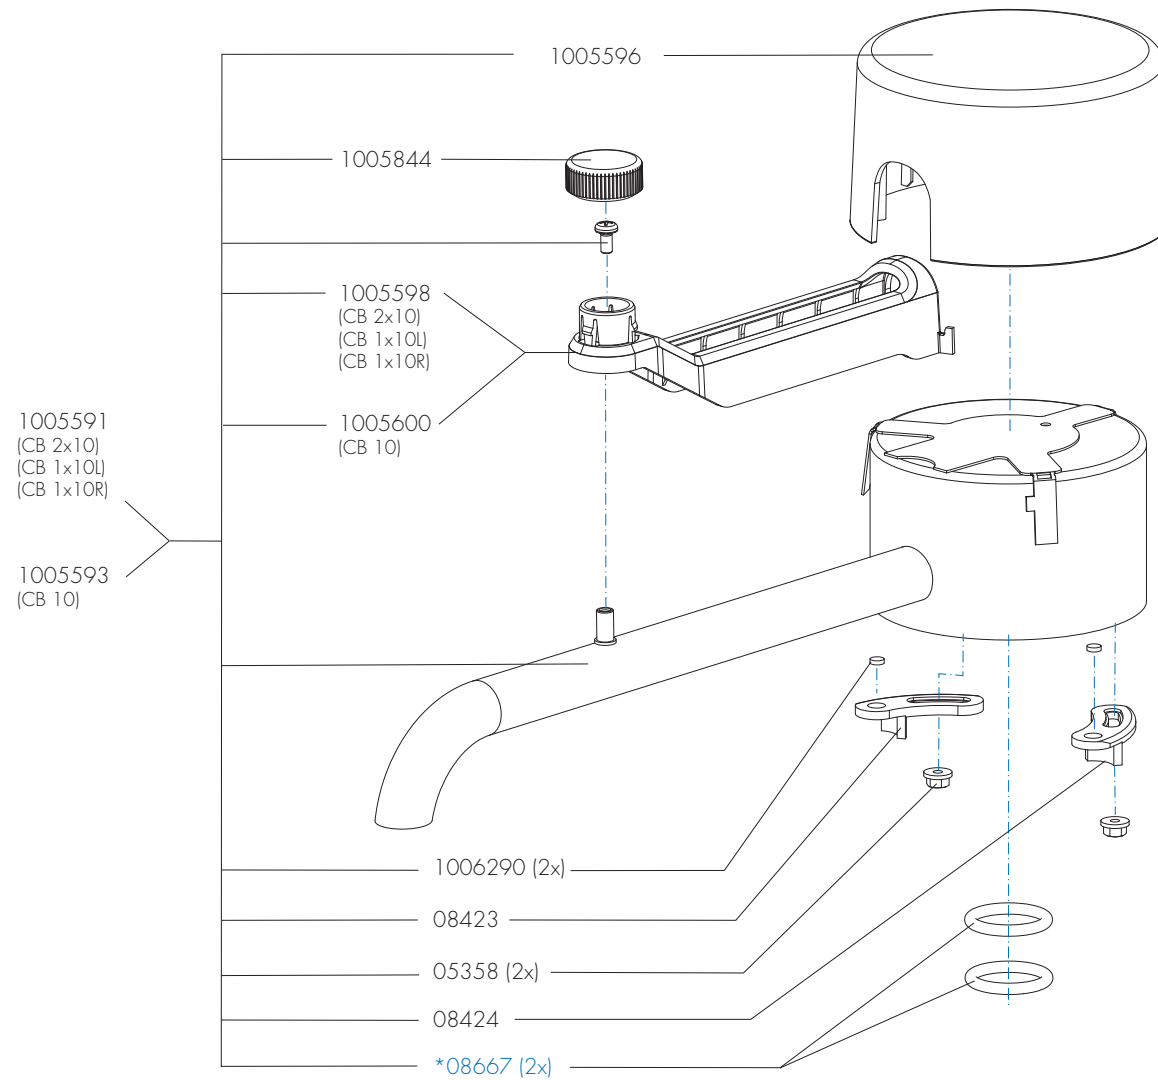

Spare Parts Info

ANIMO

www.animo.eu

*Recommended Spare Part

Type : CB 10
 Articlenumber : see page 1

From mach. nr. : 1MA
 Date : 04 - 2017

Page : 5 - 10
 Rev : 1

Rated voltage : 3N~ 380-415V 50-60Hz 6275W

Drawer : BJW
 Date : 14-03-17

Spare Parts Info

ANIMO

www.animo.eu

*Recomended Spare Part

Type : CB 10
 Articlenumber : see page 1

From mach. nr. : 1MA
 Date : 04 - 2017

Page : 6 - 10
 Rev : 1