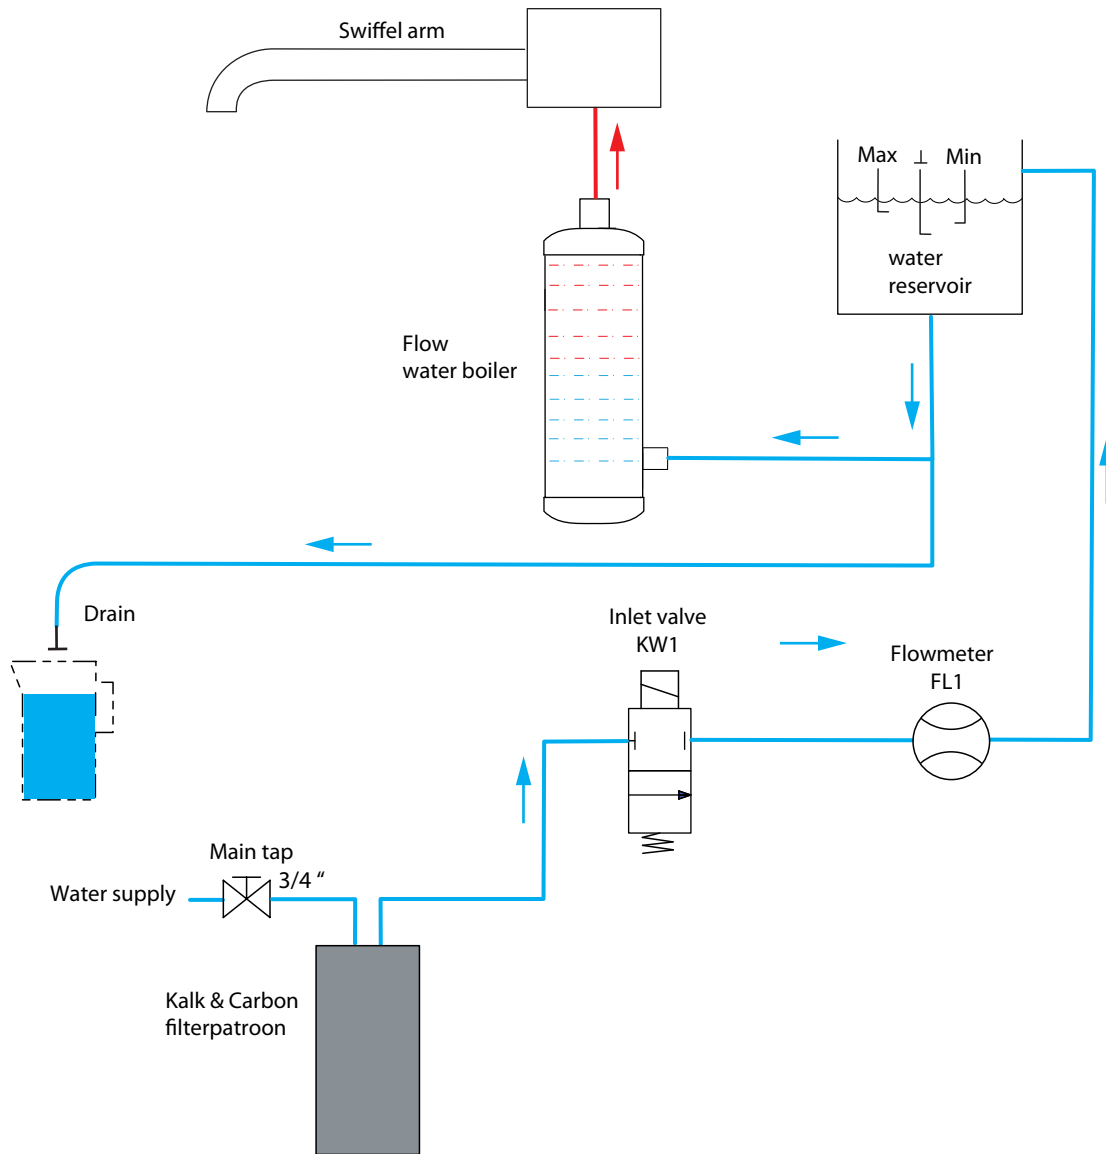

*Recomended Spare Part

Type : CB 10
Articulenumber : see page 1

From mach. nr. : 1MA
Date : 04 - 2017

Page : 8 - 10
Rev : 1

Rated voltage : 3N~ 380-415V 50-60Hz 6275W

Drawer : BJW
Date : 14-03-17

Spare Parts Info

ANIMO

www.animo.eu