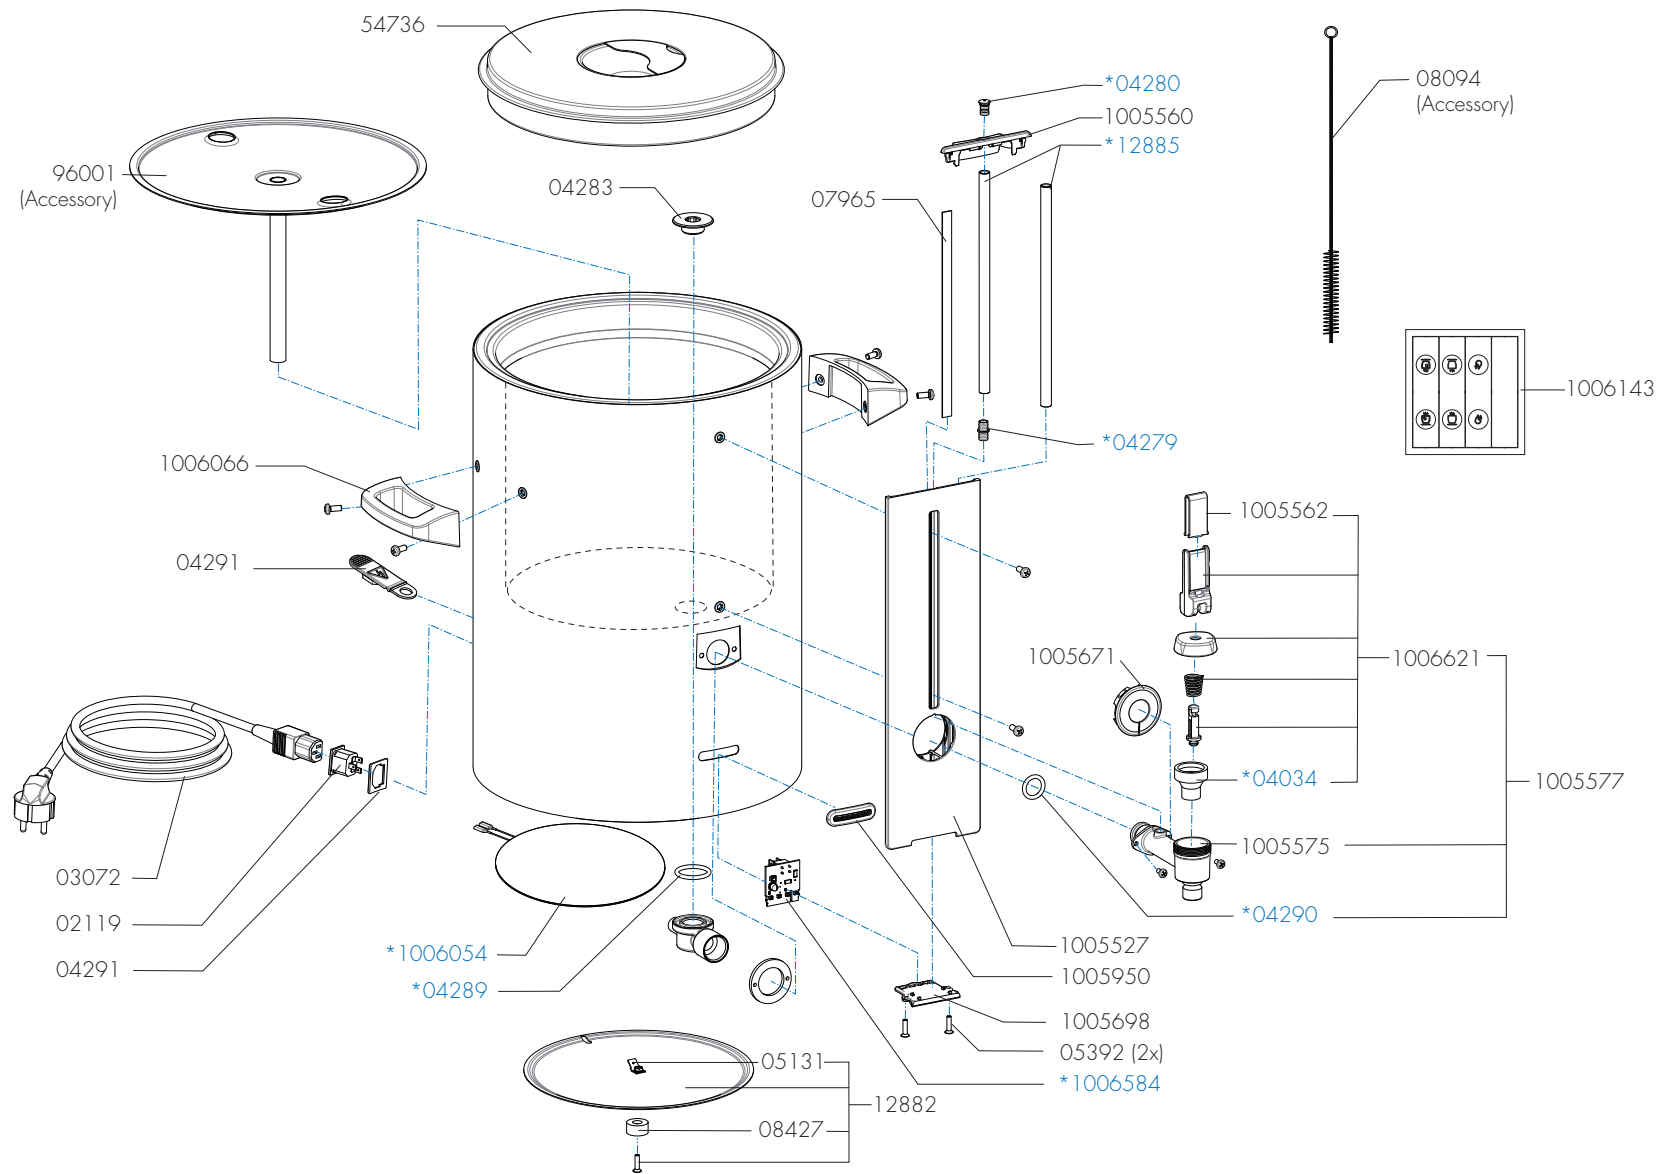

*Recommended Spare Part

Type : CB 10
Articulenumber : see page 1

From mach. nr. : 1MA
Date : 04 - 2017

Page : 9 - 10
Rev : 1

Rated voltage : 3N~ 380-415V 50-60Hz 6275W

Drawer : BJW
Date : 14-03-17

Spare Parts Info

ANIMO

www.animo.eu