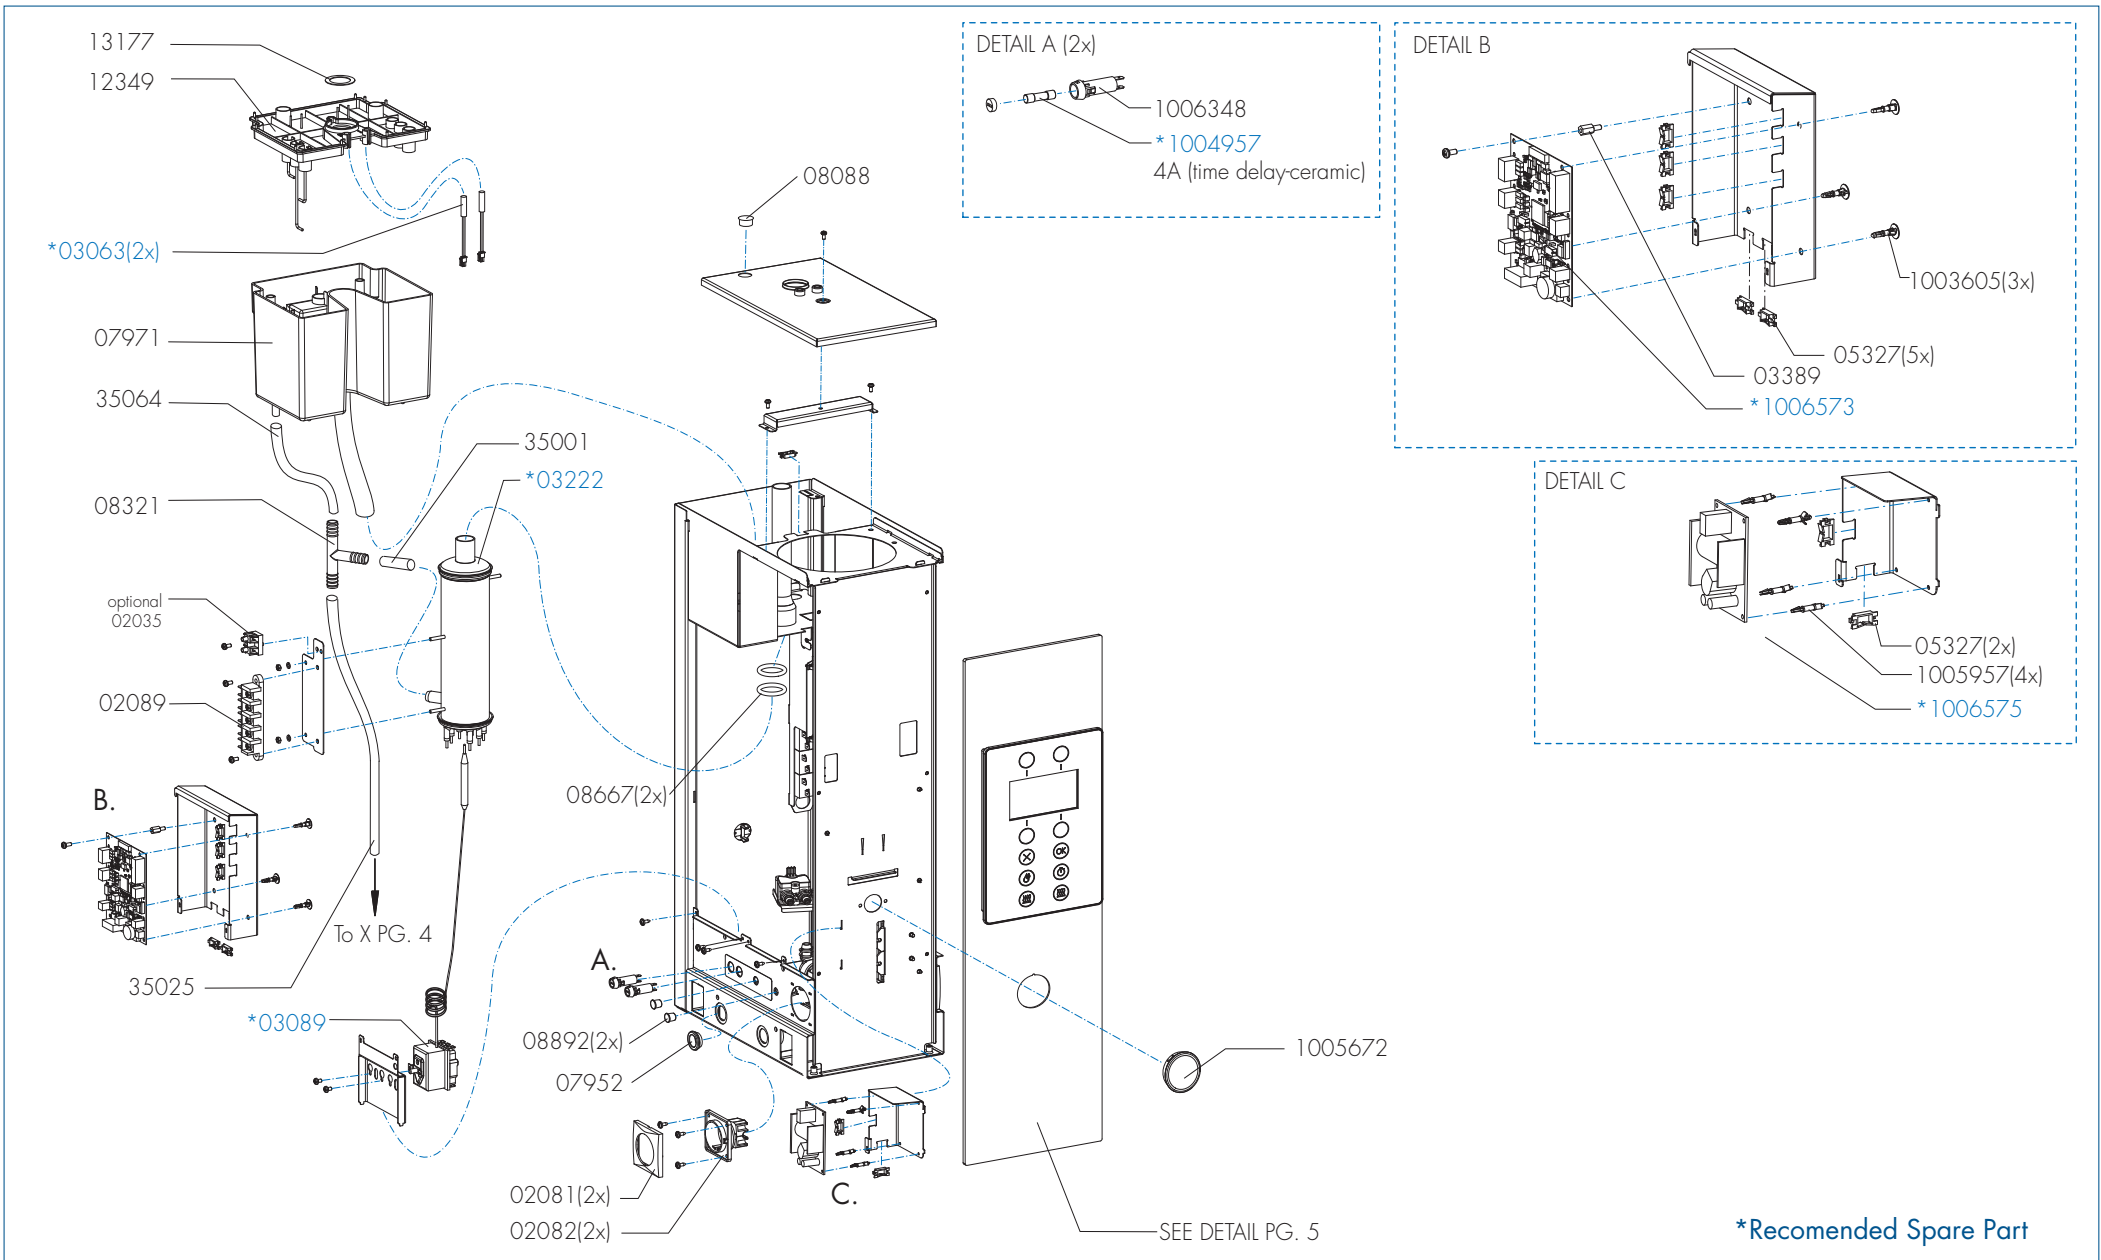

*Recommended Spare Part

Type : CB 10
Articulenumber : see page 1

From mach. nr. : 1MA
Date : 04 - 2017

Page : 3 - 10
Rev : 1

Rated voltage : 3N~ 380-415V 50-60Hz 6275W

Drawer : BJW
Date : 14-03-17

Spare Parts Info

ANIMO

www.animo.eu