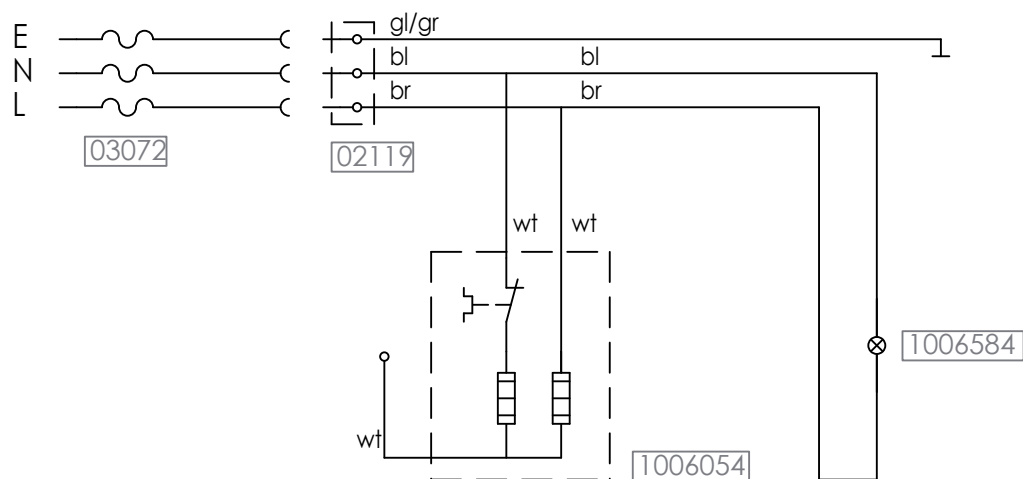

- bl blauw. blue. blau. bleu.
- br bruin. brown. braun. brun.
- gl geel. yellow. gelb. jaune.
- gr groen. green. grün. vert.
- ps paars. purple. violett. violet
- gs grijs. gray. grau. gris.
- rd rood. red. rot. rouge.
- rs roze. pink. rosa. rose.
- wt wit. white. weiß. blanc.
- zw zwart. black. Schwarz. noir

*Recomended Spare Part

Type : CB 10
Articulenumber : see page 1

From mach. nr. : 1MA
Date : 04 - 2017

Page : 10 - 10
Rev : 1

Rated voltage : 3N~ 380-415V 50-60Hz 6275W

Drawer : BJW
Date : 14-03-17

Spare Parts Info

ANIMO

www.animo.eu