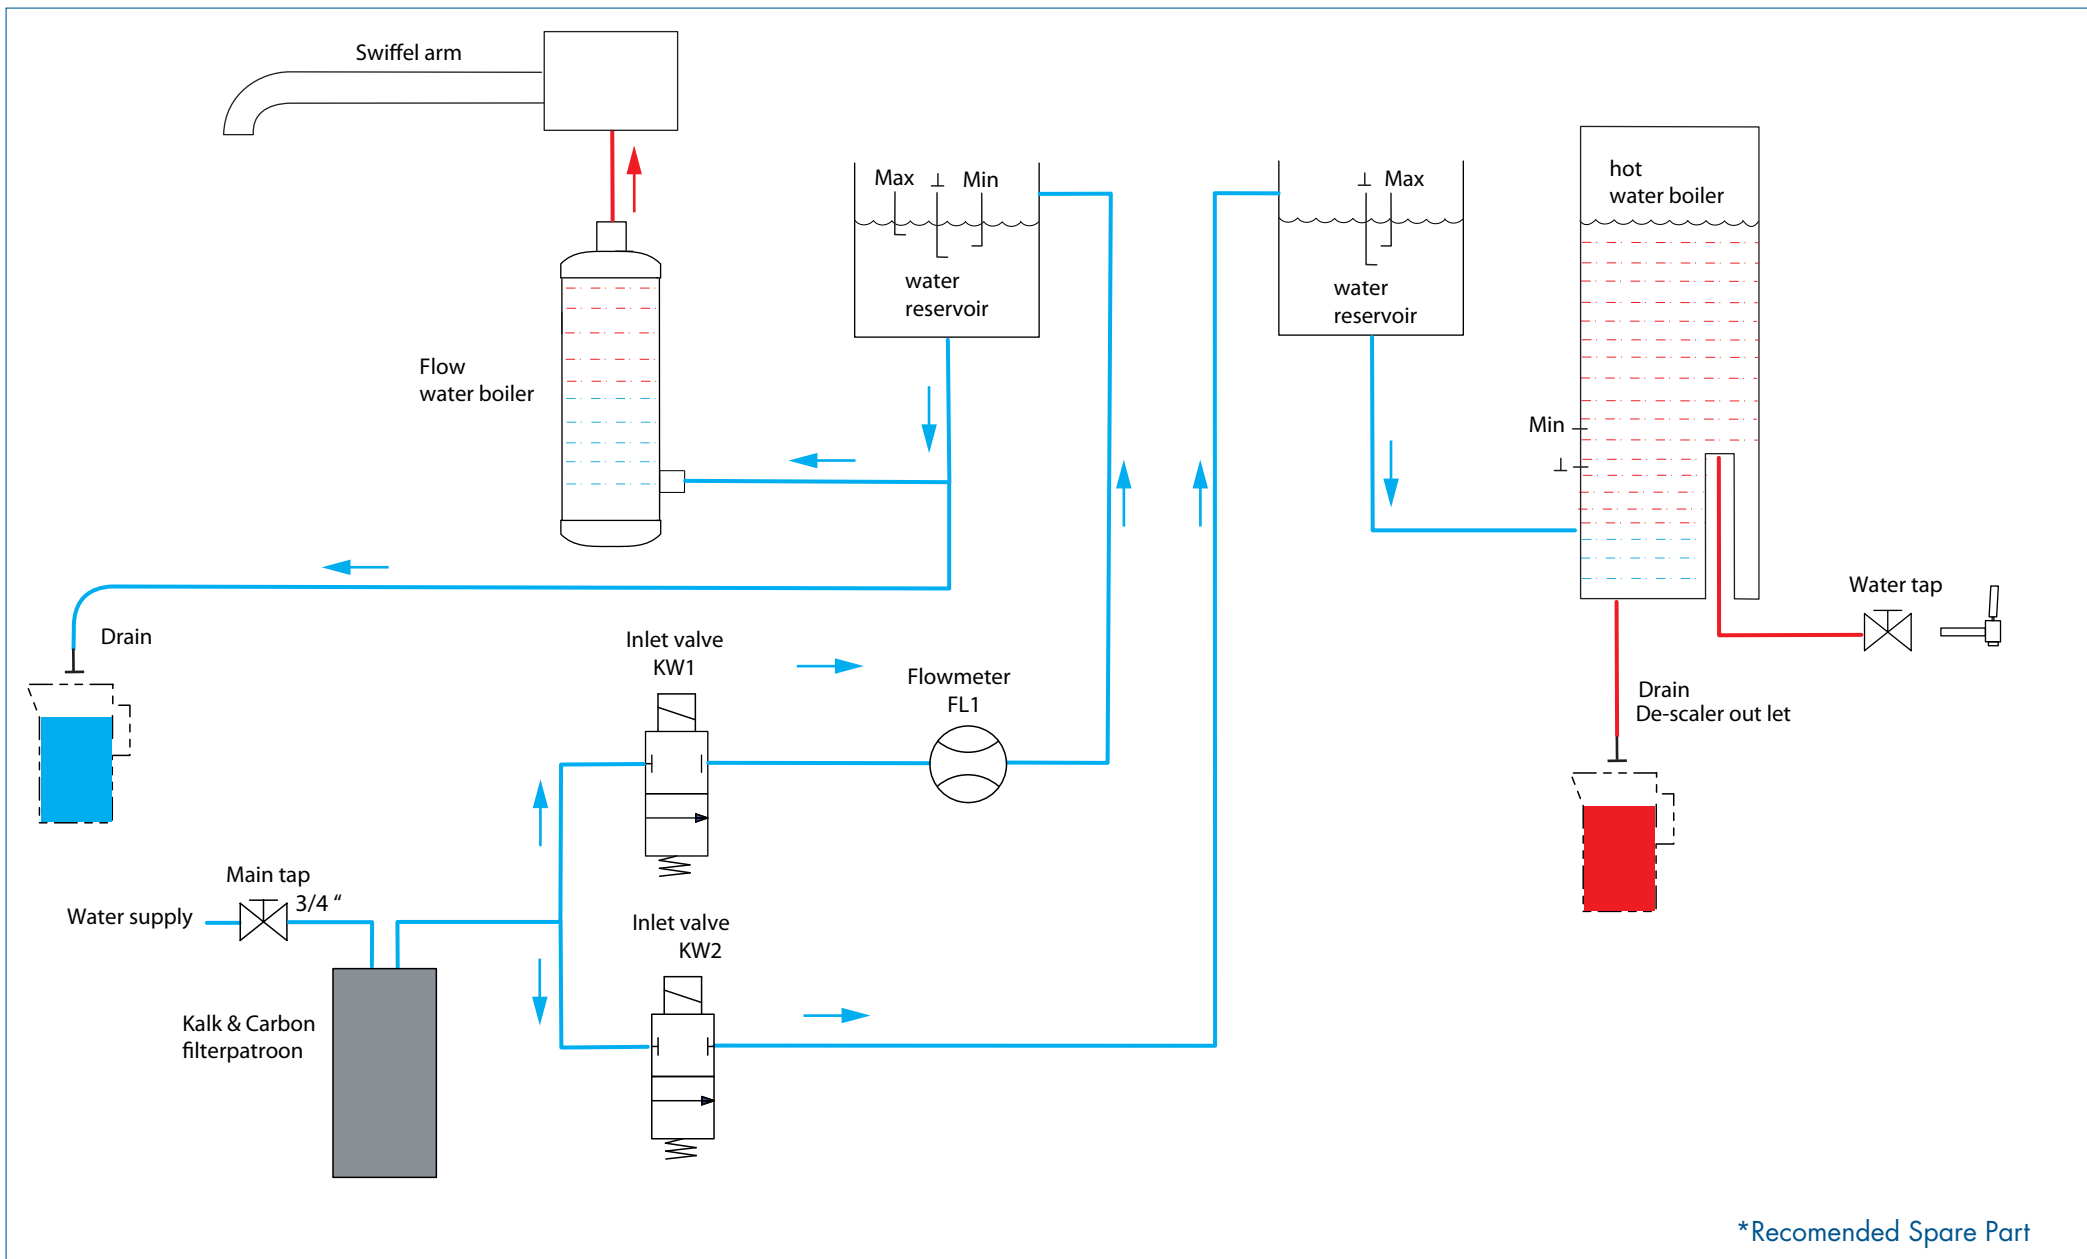

*Recommended Spare Part

Type : CB 20W Articlenumber : see page 1	From mach. nr. : 4Y Date : 04 - 2017	Page : 9 - 11 Rev : 1	 www.animo.eu
Rated voltage : 3N~ 380-415V 50-60Hz 9275W	Drawer : BJW Date : 14-03-17	Spare Parts Info