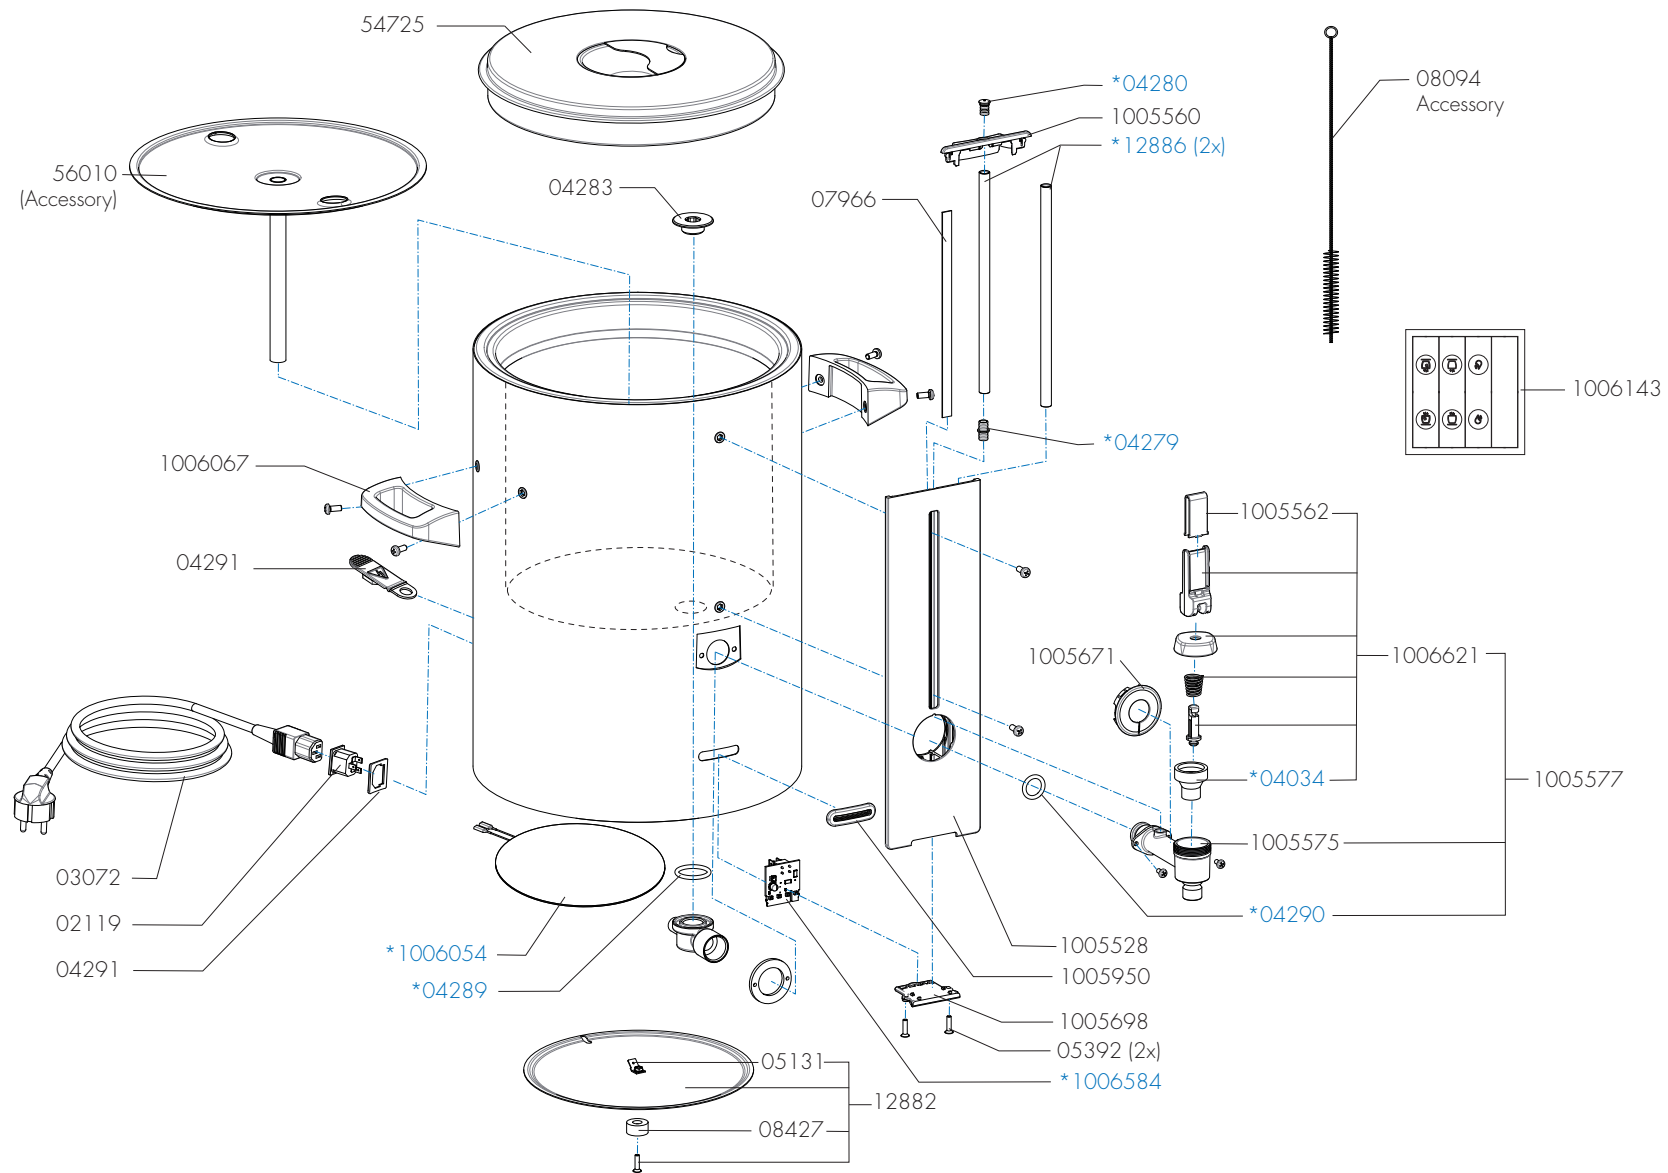

*Recommended Spare Part

Type : CB 20W
Articulenumber : see page 1

From mach. nr. : 4Y
Date : 04 - 2017

Page : 10 - 11
Rev : 1

Rated voltage : 3N~ 380-415V 50-60Hz 9275W

Drawer : BJW
Date : 14-03-17

Spare Parts Info

ANIMO

www.animo.eu