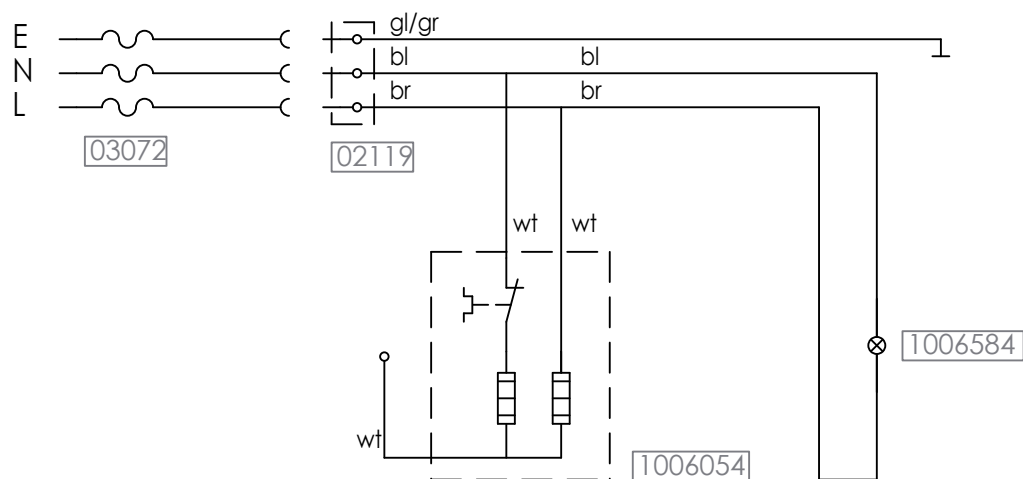

- bl blauw. blue. blau. bleu.
- br bruin. brown. braun. brun.
- gl geel. yellow. gelb. jaune.
- gr groen. green. grün. vert.
- ps paars. purple. violett. violet
- gs grijs. gray. grau. gris.
- rd rood. red. rot. rouge.
- rs roze. pink. rosa. rose.
- wt wit. white. weiß. blanc.
- zw zwart. black. Schwarz. noir

*Recomended Spare Part

Type : CB 20W
Articulenumber : see page 1

From mach. nr. : 4Y
Date : 04 - 2017

Page : 11 - 11
Rev : 1

Rated voltage : 3N~ 380-415V 50-60Hz 9275W

Drawer : BJW
Date : 14-03-17

Spare Parts Info

ANIMO

www.animo.eu