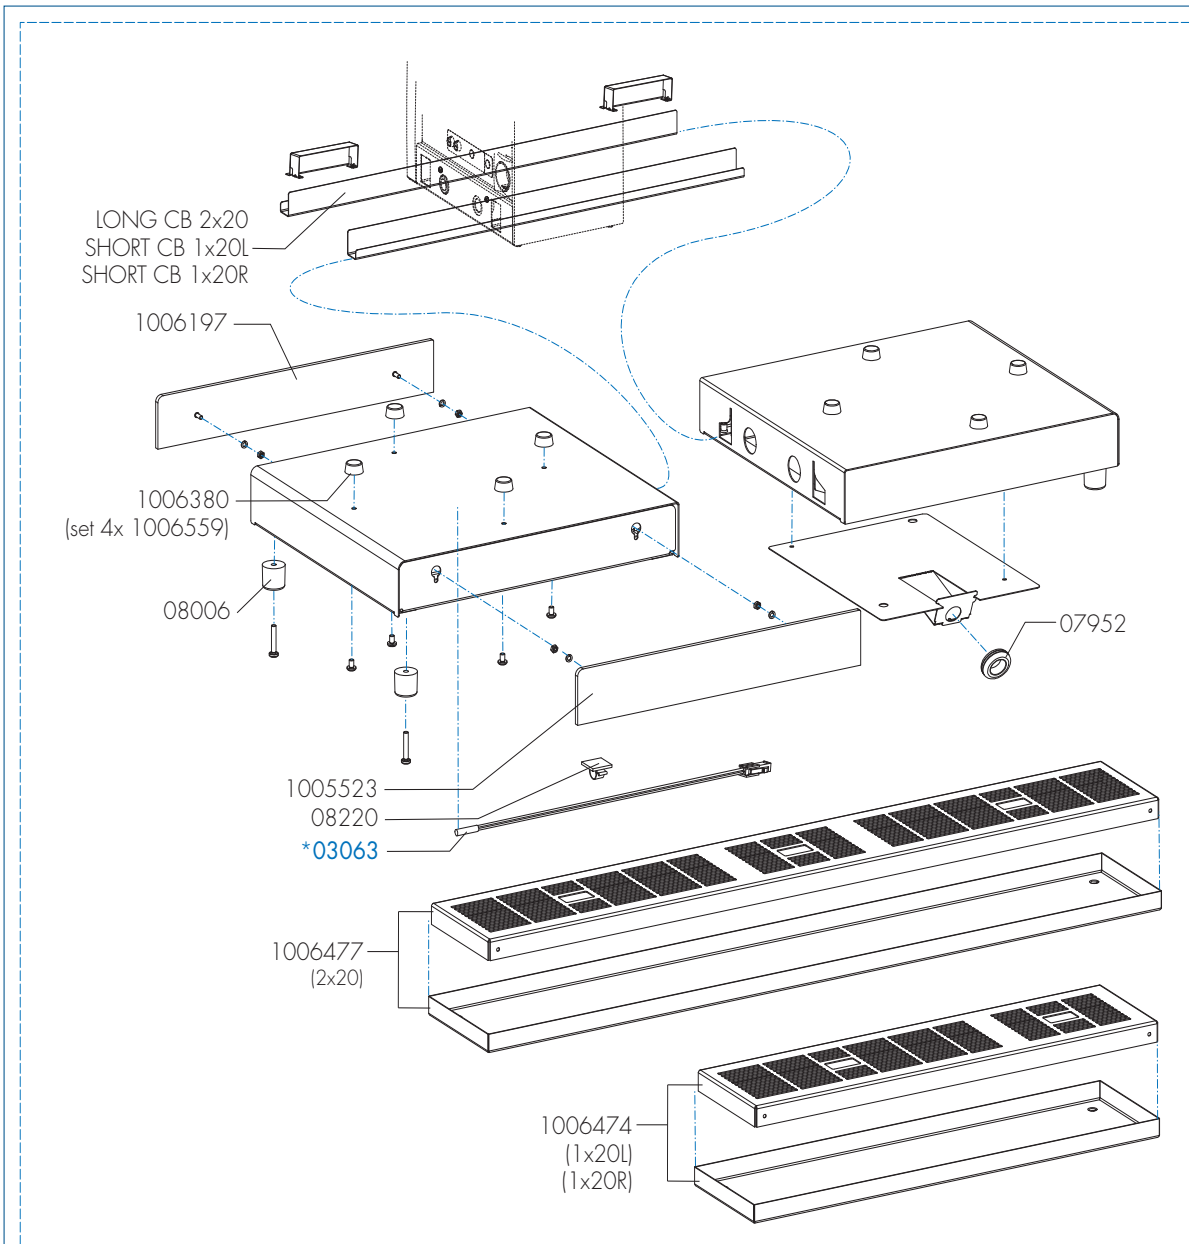

*Recommended Spare Part

Type : CB 20W
Articlenumber : see page 1

From mach. nr. : 4Y
Date : 04 - 2017

Page : 2 - 11
Rev : 1

Rated voltage : 3N~ 380-415V 50-60Hz 9275W

Drawer : BJW
Date : 14-03-17

Spare Parts Info

ANIMO

www.animo.eu