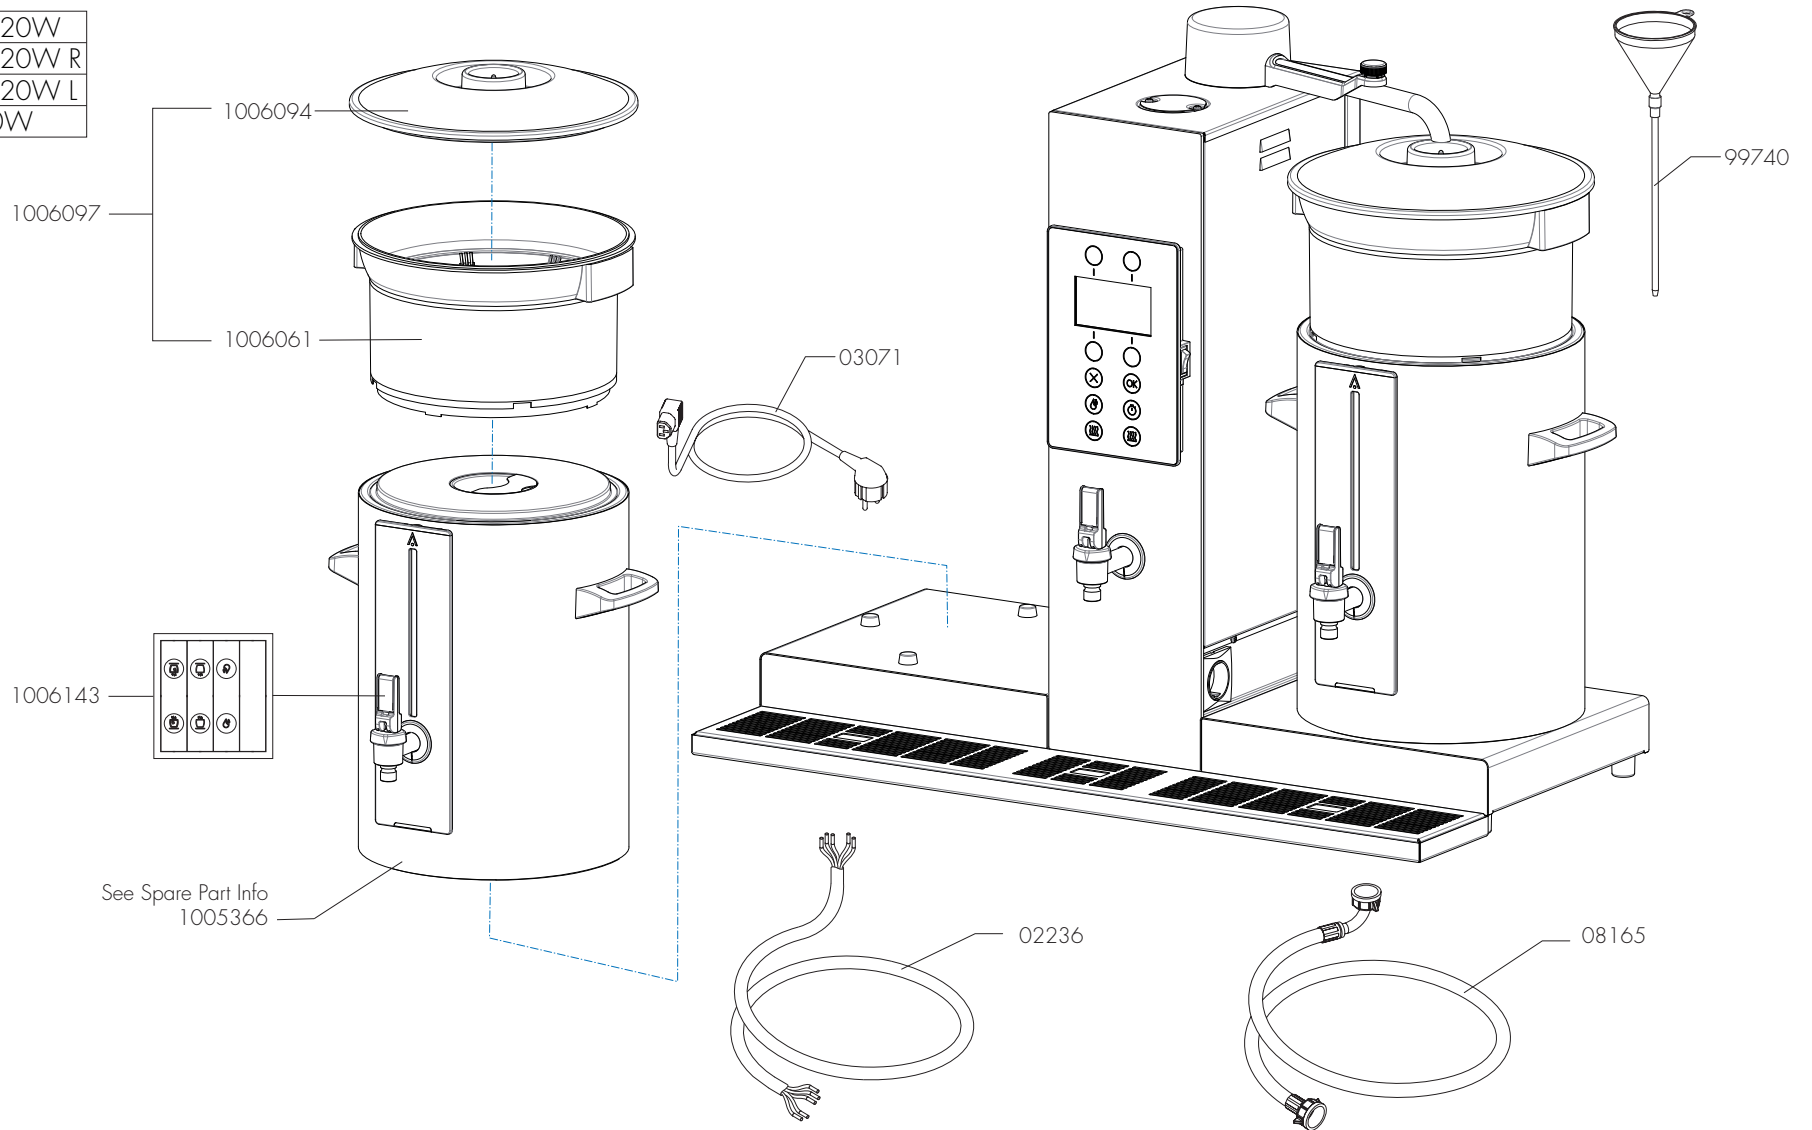

1005410	CB 2x20W
1005411	CB 1x20W R
1005412	CB 1x20W L
1005413	CB 20W

*Recommended Spare Part

Type : CB 20W
 Articulenumber : see page 1

From mach. nr. : 4Y
 Date : 04 - 2017

Page : 1 - 11
 Rev : 1

Rated voltage : 3N~ 380-415V 50-60Hz 9275W