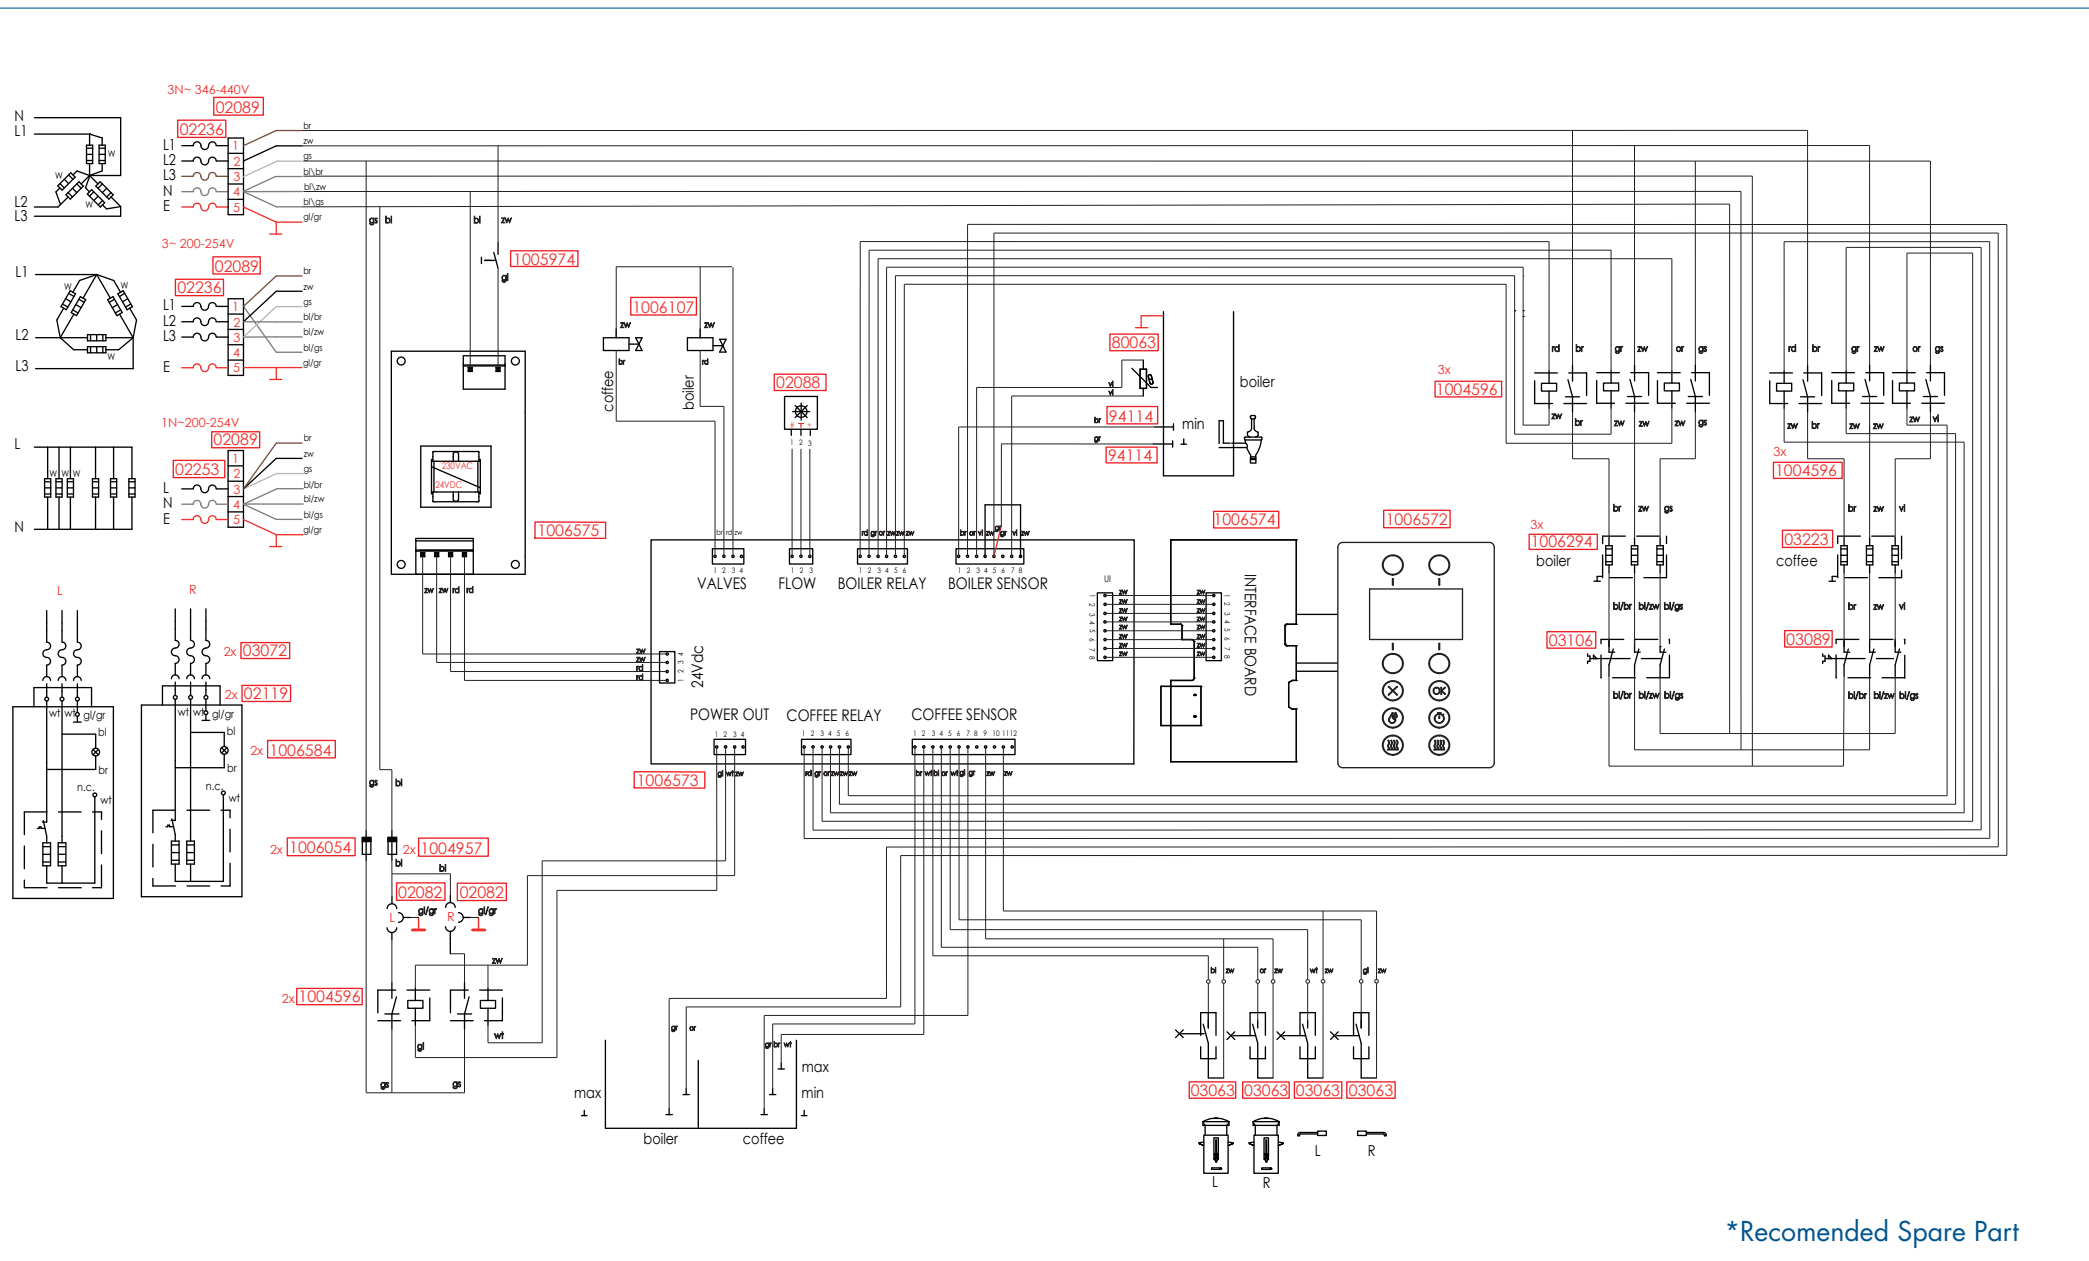

From mach. nr. : 4Y
 Date : 04 - 2017

Page : 7 - 11
 Rev : 1

Rated voltage : 3N~ 380-415V 50-60Hz 9275W

Drawer : BJW
 Date : 14-03-17

Spare Parts Info

ANIMO

www.animo.eu

*Recommended Spare Part