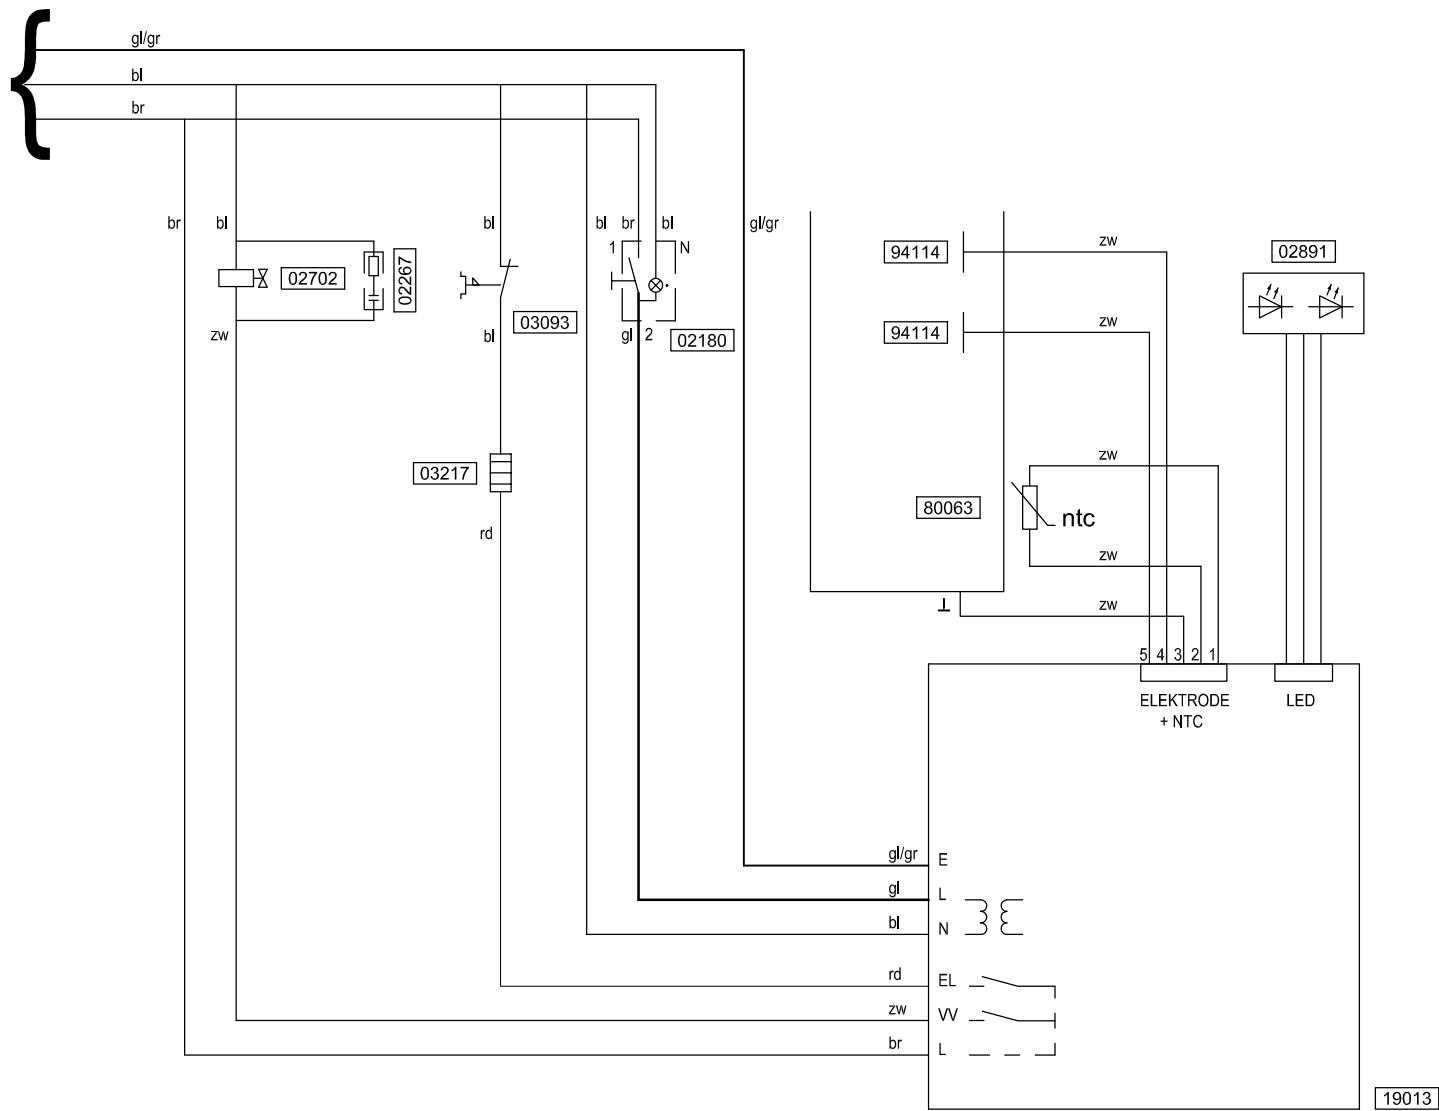

Checked :

Drawing nr. : S10557

Rated voltage: 1N~ 220-240V 50-60Hz 3350W

CIRCUIT DIAGRAM

Animo[®]
Premium coffee makers and beverage equipment

S10557BL1

[01234] = SPARE PART - ZIE/SEE/SIEHE/VOIR : SPARE PARTS INFO

Type : M200W - ZWART

Artikel : 10557

From mach.nr. : 4R31423

Date : 01-12-08

Page : 2-2

Rev. : 0

Drawer : W.B

Date : 01-12-08